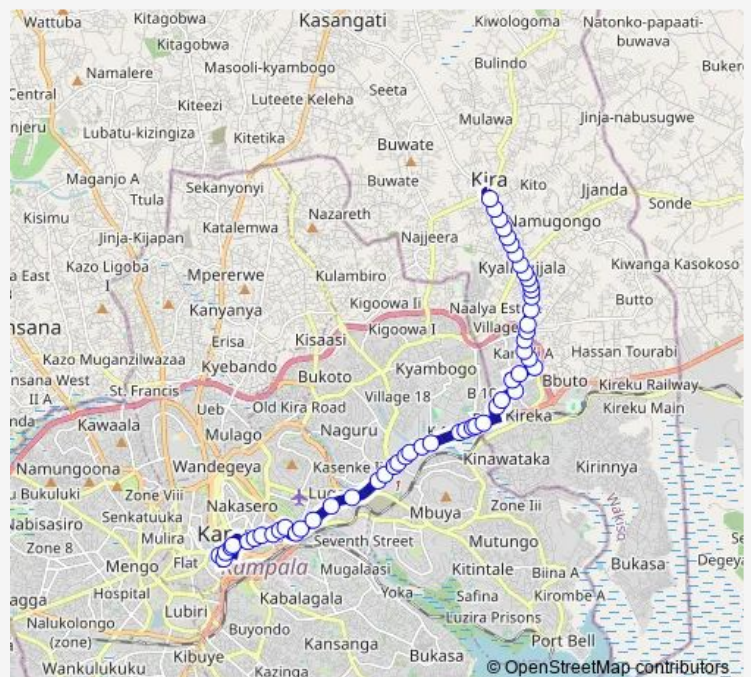

Ubc Headquarters (Nile Avenue)

Uganda Media Centre (Nile Avenue)

Oasis Mall

Centenary Park - Electoral Commission

Warid Clock Tower - Airtel Headquarters

British American Tobacco

Archer Rd - New Vision

Lugogo Shopping Mall - Shoprite (Jinja Rd)

Monday 06:30-19:00

Tuesday 06:30-19:00

Wednesday 06:30-19:00

Thursday 06:30-19:00

Friday 06:30-19:00

Saturday 06:30-19:00

Sunday 06:30-19:00

Route info

Direction: Kampala Old Taxi Park

Stops: 54

Trip Duration: 1 hour 28 min

Ic019 — Kira Town-Old Taxi Park

City Oil Nakawa

Steel And Tube Industries - Pepsi

Kyambogo

Lakhani Motors