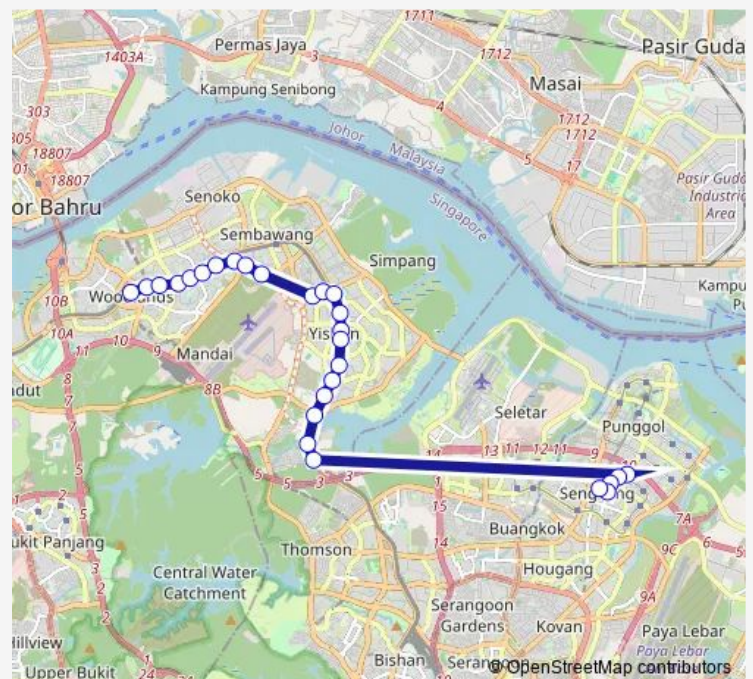

### Route schedule

Woodlands Temp Int — Sengkang Int

Monday 22:52

Tuesday 22:52

Wednesday 22:52

Thursday 22:52

Friday 22:52

Saturday 22:57

### Route info

Direction: Woodlands Temp Int

Stops: 27

Trip Duration: 1 hour 25 min

965T

LP 94

Blk 190c

Compassvale Stn Exit A