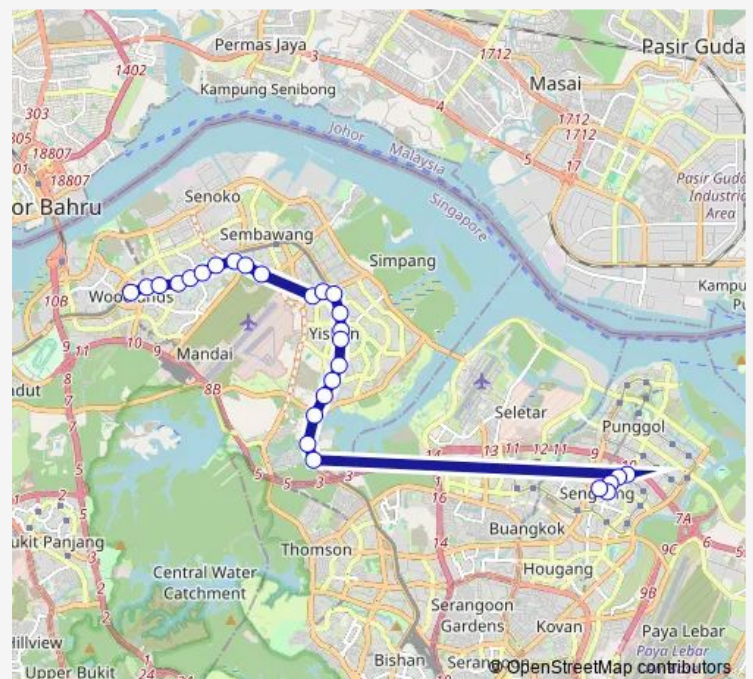

### Route schedule

Woodlands Temp Int — Sengkang Int

Monday 22:52

Tuesday 22:52

Wednesday 22:52

Thursday 22:52

Friday 22:52

Saturday 22:57

### Route info

Direction: Woodlands Temp Int

Stops: 27

Trip Duration: 1 hour 25 min

965t

BusMaps

LP 94

Blk 190c