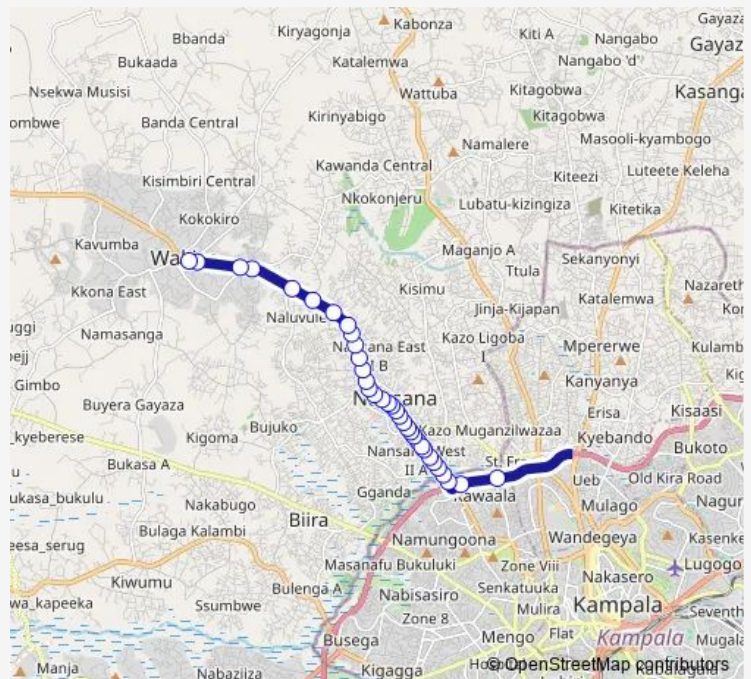

Masitowa

### Route schedule

Kawaala Rd - Northen Bypass Highway — Kobil Petro Station (Wakiso)

|           |             |
|-----------|-------------|
| Monday    | 06:30-19:00 |
| Tuesday   | 06:30-19:00 |
| Wednesday | 06:30-19:00 |
| Thursday  | 06:30-19:00 |
| Friday    | 06:30-19:00 |
| Saturday  | 06:30-19:00 |
| Sunday    | 06:30-19:00 |

### Route info

Direction: Kawaala Rd - Northen Bypass Highway

Stops: 34

Trip Duration: 0 hour 54 min

IC011 — Kalerwe Taxi Park-Wakiso

Nansana Royal Primary School - Kabumbi

Total Petro Station (Nansana)

Kanyogoga Service Garage