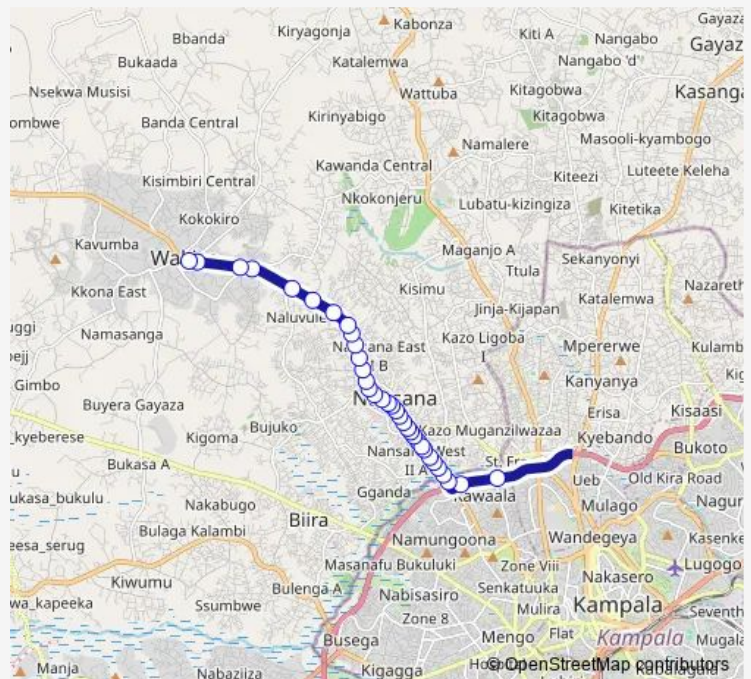

Bus Ic011 Kalerwe Taxi Park-Wakiso

[Go to website](#)

Direction

Kawaala Rd - Northern Bypass Highway — Kobil Petro Station (Wakiso)

34 stops

[Open route schedule](#)

Kawaala Rd - Northern Bypass Highway

Namungoona

Riva Petrol Station (Nansana)

Nansana Market

Masitowa

Route schedule

Kawaala Rd - Northern Bypass Highway — Kobil Petro Station (Wakiso)

Monday 06:30-19:00

Tuesday 06:30-19:00

Wednesday 06:30-19:00

Thursday 06:30-19:00

Friday 06:30-19:00

Saturday 06:30-19:00

Sunday 06:30-19:00

Route info

Direction: Kawaala Rd - Northern Bypass Highway

Stops: 34

Trip Duration: 0 hour 41 min