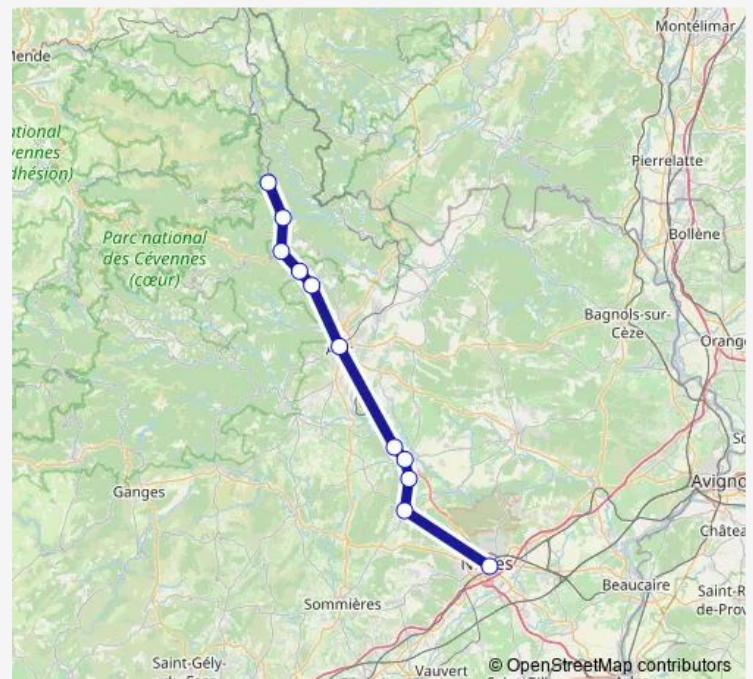

Rail C7 Nimes - Genolhac

[Go to website](#)

Direction

La Bastide-St-Laurent-les-B. — Génolhac

3 stops

[Open route schedule](#)

La Bastide-St-Laurent-les-B.

Villefort

Génolhac

Route schedule

La Bastide-St-Laurent-les-B. — Génolhac

Monday	—
Tuesday	—
Wednesday	—
Thursday	—
Friday	—
Saturday	06:28
Sunday	—

Route info

Direction: La Bastide-St-Laurent-les-B.

Stops: 3

Trip Duration: 0 hour 59 min

C7 — Nimes - Genolhac

Direction

Génolhac — Nîmes Centre

11 stops

[Open route schedule](#)

Génolhac

Chamborigaud

Sainte-Cécile-d'Andorge

Alès — La Bastide-St-Laurent-les-B.

6 stops

[Open route schedule](#)

Alès

Grand-Combe la Pise

Chamborigaud

Génolhac

Villefort