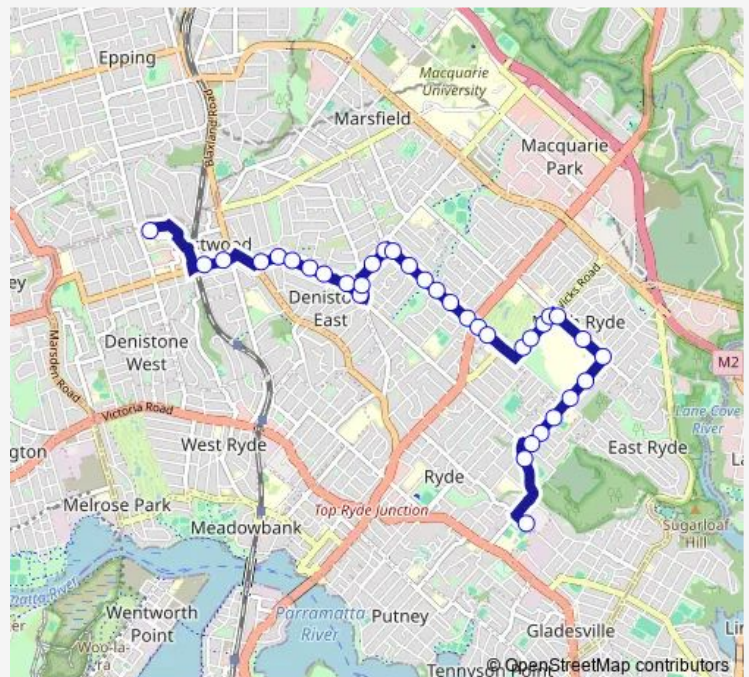

Bridge Rd At Eastview Av

Twin Rd Opp Bond St

North Ryde Golf Club, Twin Rd

Route schedule

Marist College, Hillview Rd — Buffalo Rd After Cressy Rd

Monday 15:15

Tuesday 15:15

Wednesday 15:15

Thursday 15:15

Friday 15:15

Saturday —

Sunday —

Route info

Direction: Marist College, Hillview Rd

Stops: 35

Trip Duration: 0 hour 30 min

682w — Marist Bros Eastwood to Ryde Depot

Wicks Rd After Twin Rd

26 Wicks Rd

Wicks Rd Opp Macquarie Hospital

Wicks Rd Before Coxs Rd

Coxs Rd At Ryrie St

Coxs Rd After Blamey St

Coxs Rd Opp Badajoz Rd

Thursday 07:41

Friday 07:41

Saturday —

Sunday —

Route info

Direction: Buffalo Rd Before Cressy Rd

Stops: 36

Trip Duration: 0 hour 30 min