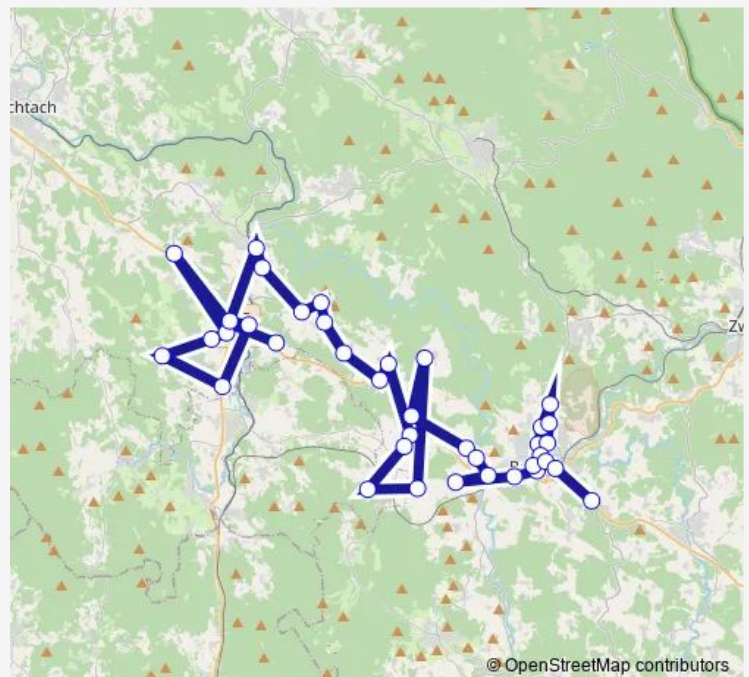

### Route schedule

Zuckenried, Abzw — Poschetsried, Abzw

Monday 07:30-16:57

Tuesday 07:30-16:57

Wednesday 07:30-16:57

Thursday 07:30-16:57

Friday 07:30-16:57

Saturday 07:56-15:57

### Route info

Direction: Zuckenried, Abzw

Stops: 39

Trip Duration: 0 hour 55 min

© OpenStreetMap contributors

8207

BusMaps

Sohl

## Route schedule

Poschetsried, Abzw — Zuckenried, Abzw

Monday 08:50-19:54

Tuesday 08:50-19:54

Wednesday 08:50-19:54

Thursday 08:50-19:54

Friday 08:50-19:54

Saturday 09:04-19:04

## Route info

Direction: Poschetsried, Abzw

Stops: 39

Trip Duration: 0 hour 55 min

Kaikenried

Bärmannsried

Aschersdorf

Teisnach, Fa. Rohde u. Schwarz