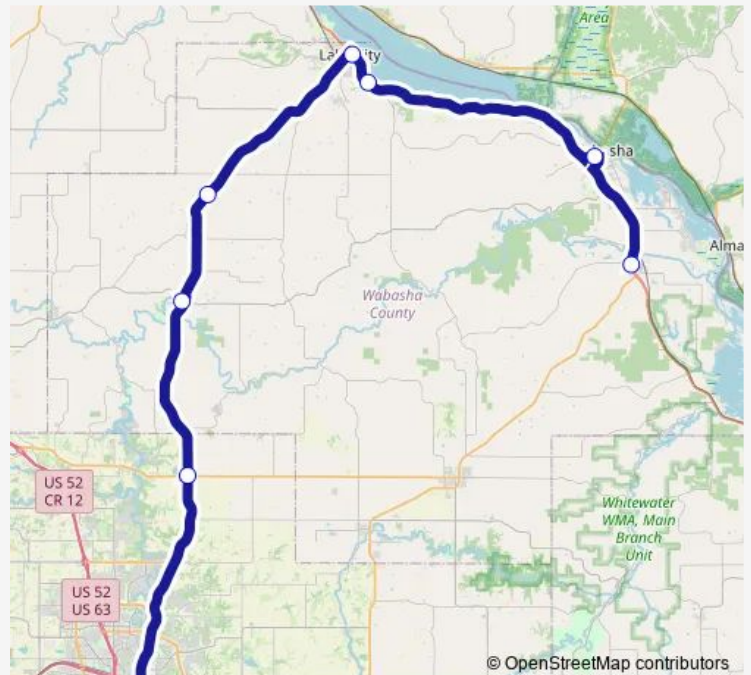

Bus Kellogg-Wabasha

[Go to website](#)

Direction

Kellogg Kwik Trip — 3rd Ave. SW & 2nd St. SW (Midblock)

9 stops

[Open route schedule](#)

Kellogg Kwik Trip

Wabasha County Rd. 30-Old Fairgrounds

Lake City Public Works Parking Lot

Lake City Marion & High Street

Oak Center Store

Zumbro Falls Water St. Baseball Field (West)

Reinke's Corners Hwy. 63

St. Mary's Hospital

3rd Ave. SW & 2nd St. SW (Midblock)

Route schedule

Kellogg Kwik Trip — 3rd Ave. SW & 2nd St. SW (Midblock)

Monday 06:05

Tuesday 06:05

Wednesday 06:05

Thursday 06:05

Friday 06:05

Saturday —

Sunday —

Route info

Direction: Kellogg Kwik Trip

Stops: 9

Trip Duration: 1 hour 40 min

© OpenStreetMap contributors

 Kellogg-Wabasha

BusMaps