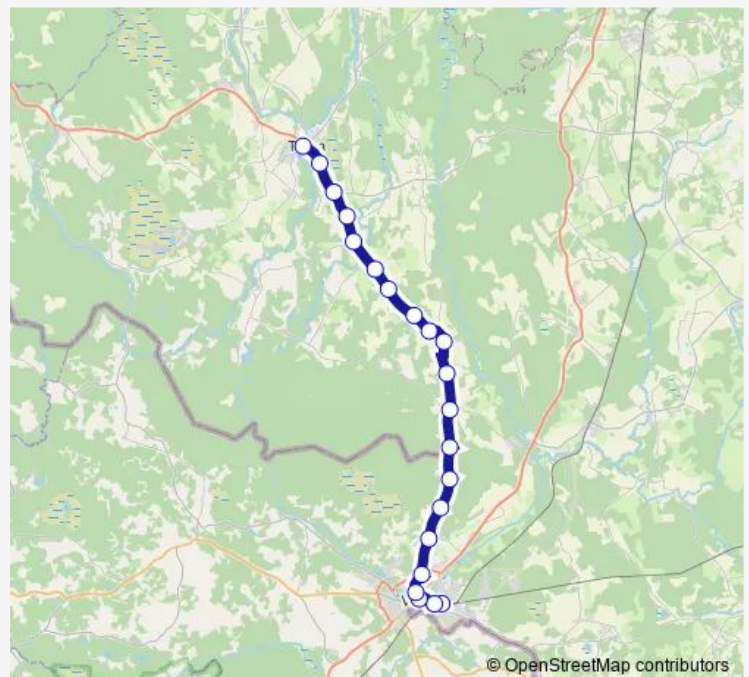

Tõrva

Route schedule

Valga bussijaam — Tõrva

Monday	—
Tuesday	—
Wednesday	—
Thursday	—
Friday	—
Saturday	18:55
Sunday	18:55

Route info

Direction: Valga bussijaam

Stops: 21

Trip Duration: 0 hour 35 min