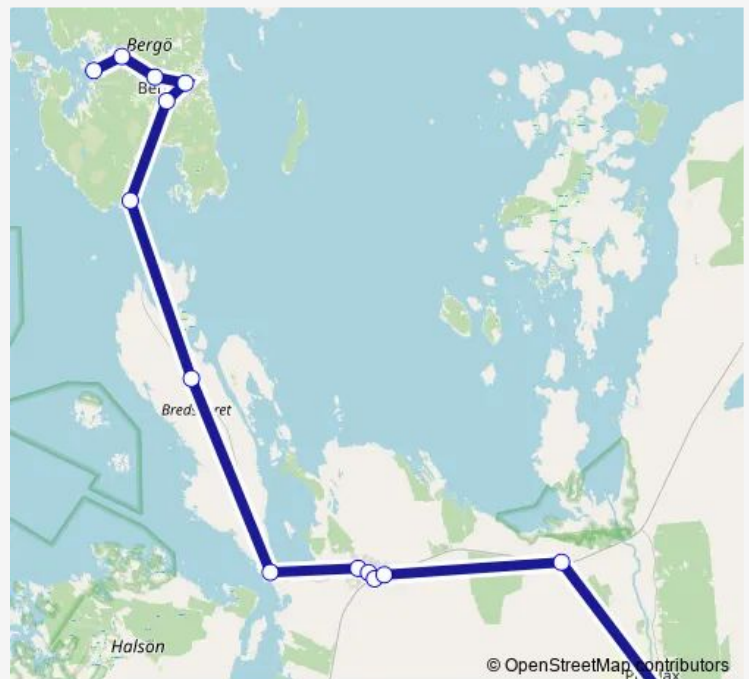

Bus Bergö - Petolahti

[Go to website](#)

Direction

Bredhällan — Petolahti P

14 stops

[Open route schedule](#)

Bredhällan

Västerbyn

Bergö Ahl

Perisgrund th

Bergö kirkko

Lossiranta

Bredskär

Strand-Mölle

Molpe skola I

Söderbyvägen E

Molpe I

Stenlundsvägen I

Gålören I

Petolahti P

Route schedule

Bredhällan — Petolahti P

Monday 07:55

Tuesday 07:55

Wednesday 07:55

Thursday 07:55

Friday 07:55

Saturday —

Sunday —

Route info

Direction: Bredhällan

Stops: 14

Trip Duration: 0 hour 50 min

■ Bergö - Petolahti

© OpenStreetMap contributors
BusMaps