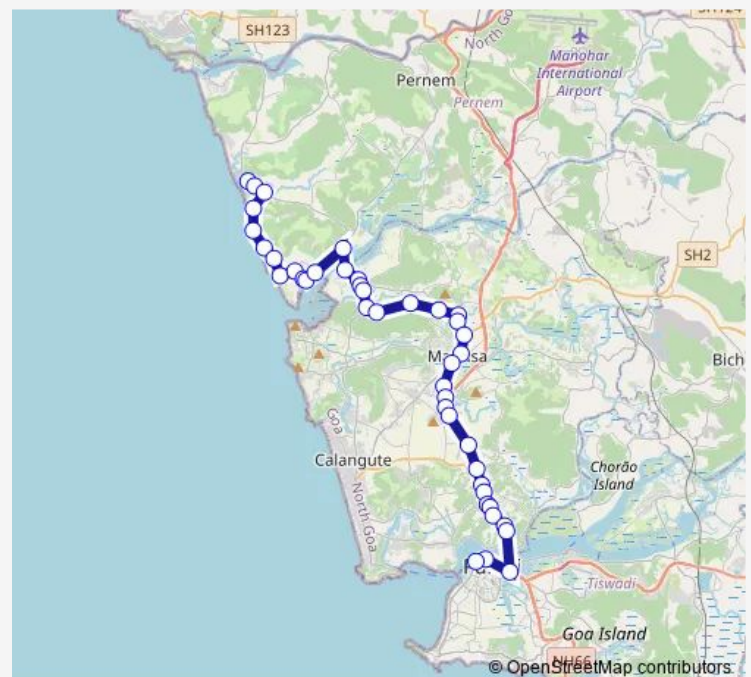

Thursday 08:10

Friday 08:10

Saturday 08:10

Sunday 08:10

Route info

Direction: Madlamaz

Stops: 42

Trip Duration: 1 hour 10 min

Thursday 18:05

Friday 18:05

Saturday 18:05

Sunday 18:05

Route info

Direction: Panaji Market

Stops: 34

Trip Duration: 1 hour 25 min