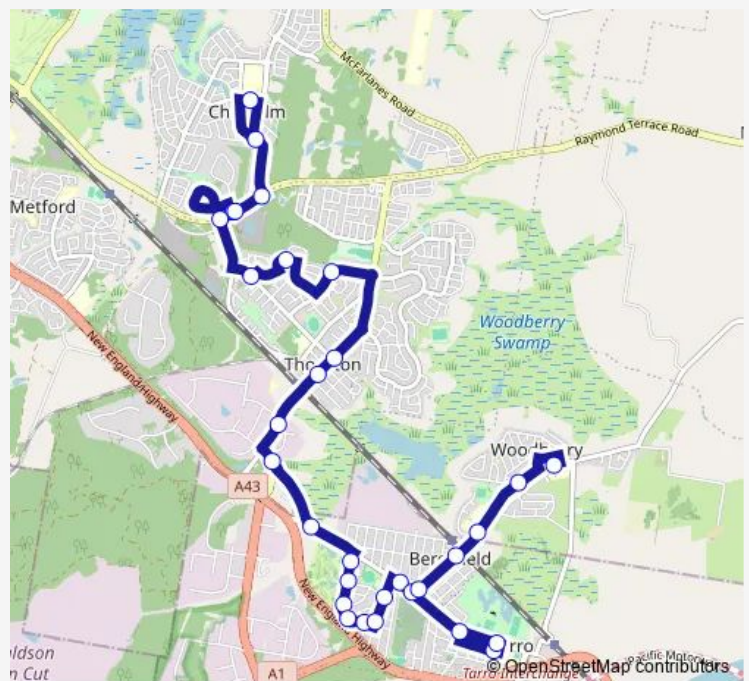

School Bus 2622 Timberlane Estate to Woodberry Ps

[Go to website](#)

Direction

Forest Dr Before Grey Gum Cres — Woodberry Public School, Lawson Av

31 stops

[Open route schedule](#)

- Forest Dr Before Grey Gum Cres
- Forest Dr At Raymond Terrace Rd
- Settlers Bvd Before Duskdarter St
- St Aloysius Primary School, Tigerhawk Dr
- Raymond Terrace Rd Opp Settlers Bvd
- Haussman Dr At Raymond Terrace Rd
- Taylor Av At Sharp St
- John Arthur Av Opp Malthus Cl
- Thomas Coke Dr After John Arthur Av
- Edwards Av At Eurimbla St
- Railway Av At Rockleigh St
- Thornton Rd Opp Huntingdale Dr
- Glenwood Dr After Hartley Dr
- Anderson Dr After Glenwood Rd (Hail And Ride)
- Yarrum Av At Challice St
- Yarrum Av At Lenox St
- Yarrum Av At Enright St
- Yarrum Av After Adelaide St
- Yarrum Av At Lister Av
- Allendale St Opp Pamela St
- Allendale St At Lenox St

Route schedule

Forest Dr Before Grey Gum Cres — Woodberry Public School, Lawson Av

Monday	08:30
Tuesday	08:30
Wednesday	08:30
Thursday	08:30
Friday	08:30
Saturday	—
Sunday	—

Route info

Direction: Forest Dr Before Grey Gum Cres

Stops: 31

Trip Duration: 0 hour 34 min

2622 — Timberlane Estate to Woodberry Ps

Anderson Dr At Greville St

Beresfield Public School, Anderson Dr

Our Lady Of Lourdes Primary School, Northern Av

Our Lady Of Lourdes Primary School, Anderson Dr (Hail
And Ride)

Anderson Dr After Western Av

Beresfield Public School, Lawson Av

Lawson Av At Addison St

Francis Greenway High School, Lawson Av

Lawson Av Opp Noel Unicomb Community Hall

Woodberry Public School, Lawson Av