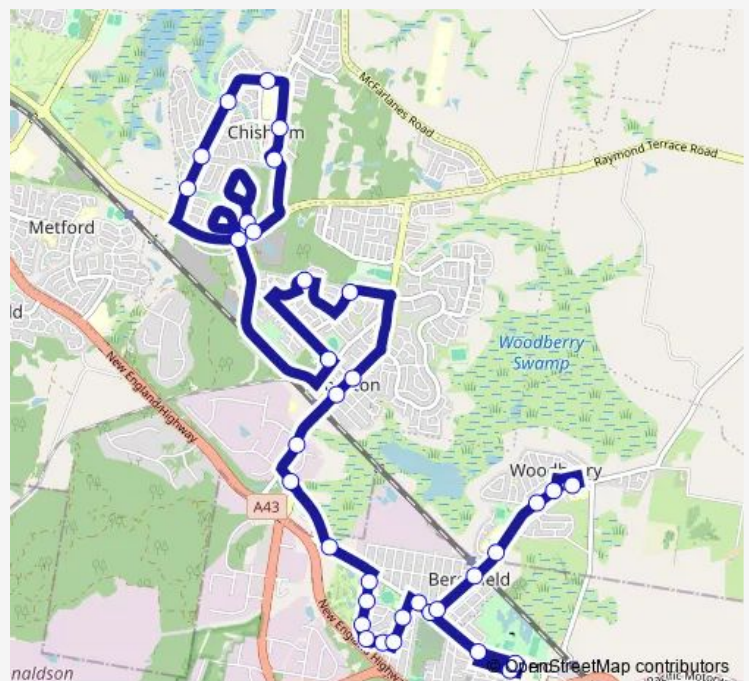

School Bus 2622 Timberlane Estate to Woodberry Ps

[Go to website](#)

Direction

Forest Dr Before Grey Gum Cres — Woodberry Public School, Lawson Av

36 stops

[Open route schedule](#)

- Forest Dr Before Grey Gum Cres
- Forest Dr Opp Grey Gum Cres
- Forest Dr At Raymond Terrace Rd
- Settlers Bvd Before Duskdarter St
- Settlers Bvd Before Tigerhawk Dr
- Dragonfly Dr After Settlers Bvd
- Dragonfly Dr Before Billabong Pde
- Harvest Bvd After Arrowtail St
- Harvest Blvd Opp Chamomile St
- Haussman Dr At Raymond Terrace Rd
- Thornton Public School, Taylor Av
- John Arthur Av Opp Malthus Cl
- Thomas Coke Dr After John Arthur Av
- Edwards Av At Eurimbla St
- Railway Av At Rockleigh St
- Thornton Rd Opp Huntingdale Dr
- Glenwood Dr After Hartley Dr
- Anderson Dr After Glenwood Rd (Hail And Ride)
- Yarrum Av At Challice St
- Yarrum Av At Lenox St
- Yarrum Av At Enright St

Route schedule

Forest Dr Before Grey Gum Cres — Woodberry Public School, Lawson Av

Monday	08:24
Tuesday	08:24
Wednesday	08:24
Thursday	08:24
Friday	08:24
Saturday	—
Sunday	—

Route info

Direction: Forest Dr Before Grey Gum Cres

Stops: 36

Trip Duration: 0 hour 36 min

2622 — Timberlane Estate to Woodberry Ps

Yarrum Av At Adelaide St

Yarrum Av At Lister Av

Allendale St Opp Pamela St

Allendale St At Lenox St

Anderson Dr At Greville St

Beresfield Public School, Anderson Dr

Our Lady Of Lourdes Primary School, Northern Av

Our Lady Of Lourdes Primary School, Anderson Dr (Hail
And Ride)

Anderson Dr After Western Av

Beresfield Public School, Lawson Av