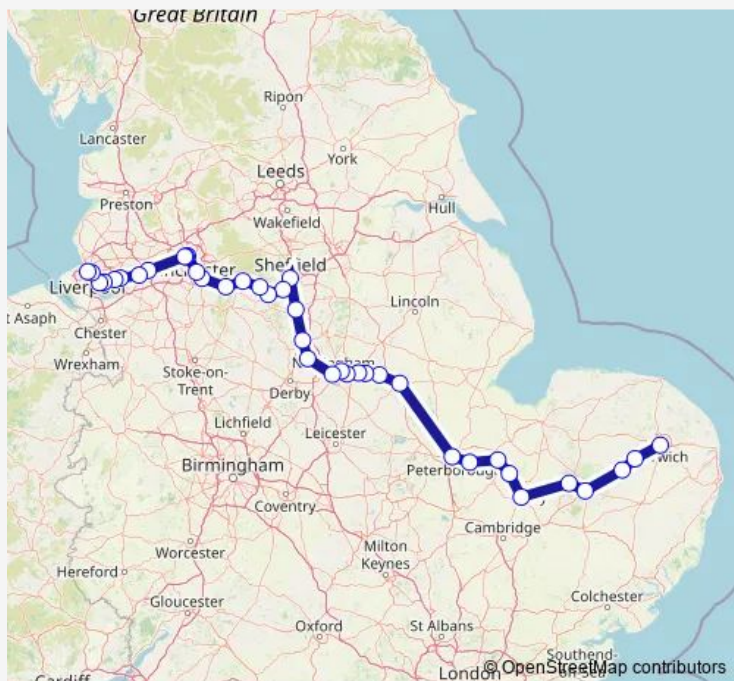

Rail Em:Nrw->Liv EM train service from NRW to Liv

[Go to website](#)

Direction

Norwich — Liverpool Lime Street

37 stops

[Open route schedule](#)

- Norwich
- Wyndham
- Attleborough
- Thetford
- Brandon
- Ely
- Manea
- March
- Whittlesea
- Peterborough
- Grantham
- Bingham
- Nottingham
- Ilkeston
- Langley Mill
- Alfreton
- Chesterfield
- Sheffield
- Dore & Totley
- Grindleford
- Bamford

Route schedule

Norwich — Liverpool Lime Street

Monday	09:55-12:57
Tuesday	—
Wednesday	—
Thursday	—
Friday	—
Saturday	—
Sunday	13:47

Route info

Direction: Norwich

Stops: 37

Trip Duration: 5 hour 33 min

Em:Nrw->Liv — EM train service from NRW to Liv

Edale

Chinley

Hazel Grove

Stockport

Manchester Piccadilly

Manchester Oxford Road

Deansgate

Eccles

Newton-le-Willows

Earlestown

St Helens Junction

Rainhill

Huyton

Roby

Edge Hill

Liverpool Lime Street