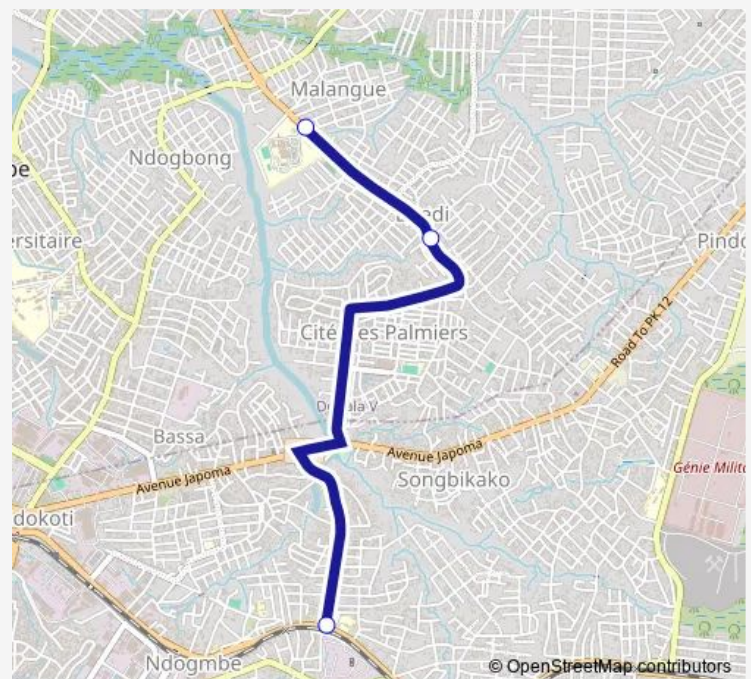

Communal Taxi Service Total Logbaba to Hôpital Général[Go to website](#)**Direction**

Total Logbaba, Cité des Palmiers — Hôpital Général de Doula

3 stops

[Open route schedule](#)

Total Logbaba, Cité des Palmiers

Pharmacie Santa Rosa Beedi

Hôpital Général de Doula

Route schedule

Total Logbaba, Cité des Palmiers — Hôpital Général de Doula

Monday	13:03
Tuesday	13:03
Wednesday	13:03
Thursday	13:03
Friday	13:03
Saturday	13:03
Sunday	13:03

Route info

Direction: Total Logbaba, Cité des Palmiers

Stops: 3

Trip Duration: 0 hour 11 min

Total Logbaba to Hôpital Général

Communal Taxi Service time schedules and route maps are available in an offline PDF at busmaps.com. Use the busmaps.com website to see live bus times, train schedule or subway schedule, and step-by-step directions for all public transit in Douala