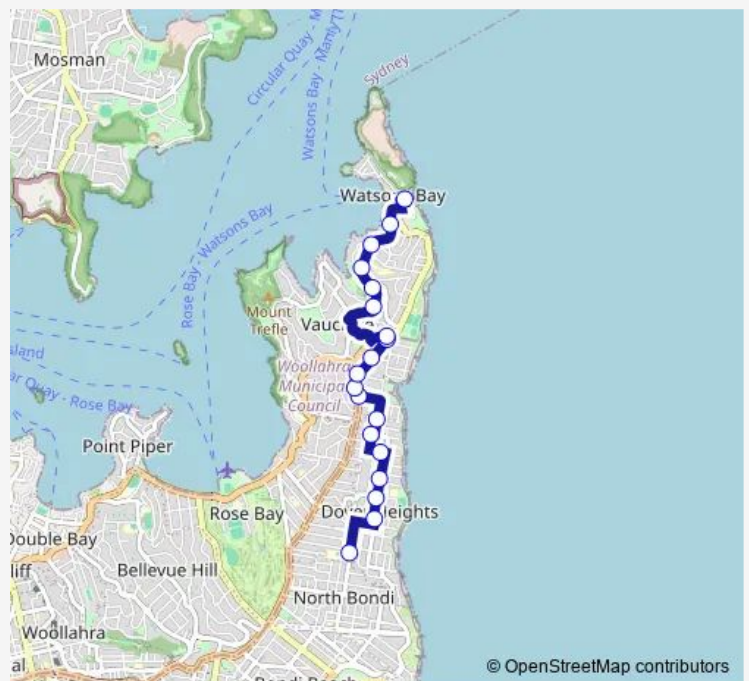

School Bus 604e Rose Bay SC to Watsons Bay

[Go to website](#)

Direction

Military Rd Opp Robertson Park — Rose Bay Secondary College, Stand 2, Hardy St

27 stops

[Open route schedule](#)

- Military Rd Opp Robertson Park
- Old South Head Rd Opp Salisbury St
- Gap Park, Old South Head Rd
- Signal Hill Reserve, Old South Head Rd
- Old South Head Rd Opp Cambridge Av
- Old South Head Rd Opp Georges Rd
- Macquarie Lighthouse, Old South Head Rd
- Christison Park, Old South Head Rd
- South Head Cemetery, Old South Head Rd
- Old South Head Rd At Burge St
- Old South Head Rd Opp Billong Av
- Kimberley Reserve, Military Rd
- Military Rd At Oceanview Av
- Peel St At George St
- Lancaster Rd Opp Dudley Page Reserve
- Military Rd At Weonga Rd
- Military Rd At Blake St
- Military Rd At Dover Rd
- Military Rd At Raleigh St
- Military Rd After Arthur St
- Military Rd At Wentworth St

Route schedule

Military Rd Opp Robertson Park — Rose Bay Secondary College, Stand 2, Hardy St

Monday	08:15
Tuesday	08:15
Wednesday	08:15
Thursday	08:15
Friday	08:15
Saturday	—
Sunday	—

Route info

Direction: Military Rd Opp Robertson Park

Stops: 27

Trip Duration: 0 hour 20 min

604e — Rose Bay SC to Watsons Bay

Hugh Bamford Reserve, Military Rd

Military Rd Opp O'Donnell St

Blair St Before Wairoa Av

Wairoa Av At O'Donnell St

Murriverie Rd At Knowles Av

Thursday 15:13

Friday 15:13

Saturday —

Sunday —

Route info

Direction: Rose Bay Secondary College, Stand 2, Hardy St

Stops: 19

Trip Duration: 0 hour 17 min