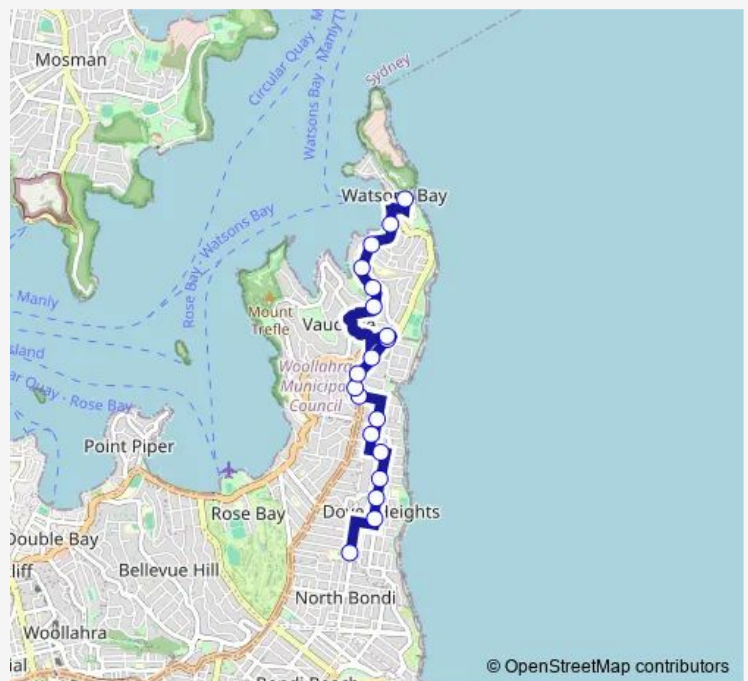

School Bus 604e Watsons Bay to Rose Bay Sc

[Go to website](#)

Direction

Military Rd Terminus — Rose Bay Secondary College, Stand 2, Hardy St

20 stops

[Open route schedule](#)

- Military Rd Terminus
- Old South Head Rd Near Salisbury St
- Gap Park, Old South Head Rd
- Signal Hill Reserve, Old South Head Rd
- Old South Head Rd Near Cambridge Av
- Old South Head Rd Opp Georges Rd
- Old South Head Rd Opp Macquarie Lighthouse
- Old South Head Rd Near Village High Rd
- South Head Cemetery, Old South Head Rd
- Old South Head Rd At Burge St
- Old South Head Rd Near Billong Av
- Kimberley Reserve, Military Rd
- Military Rd At Kimberley St
- Peel St At George St
- Lancaster Rd Opp Dudley Page Reserve
- Military Rd At Weonga Rd
- Military Rd At Blake St
- Military Rd At Dover Rd
- Military Rd At Raleigh St
- Rose Bay Secondary College, Stand 2, Hardy St

Route schedule

Military Rd Terminus — Rose Bay Secondary College, Stand 2, Hardy St

Monday	08:26
Tuesday	08:26
Wednesday	08:26
Thursday	08:26
Friday	08:26
Saturday	—
Sunday	—

Route info

Direction: Military Rd Terminus

Stops: 20

Trip Duration: 0 hour 20 min

604e — Watsons Bay to Rose Bay Sc

Direction

Rose Bay Secondary College, Stand 2, Hardy St — Military Rd Terminus

19 stops

[Open route schedule](#)

Rose Bay Secondary College, Stand 2, Hardy St

Tuesday 14:39

Wednesday 15:30

Thursday 15:30

Friday 15:30

Saturday —

Sunday —

Route info

Direction: Rose Bay Secondary College, Stand 2, Hardy St