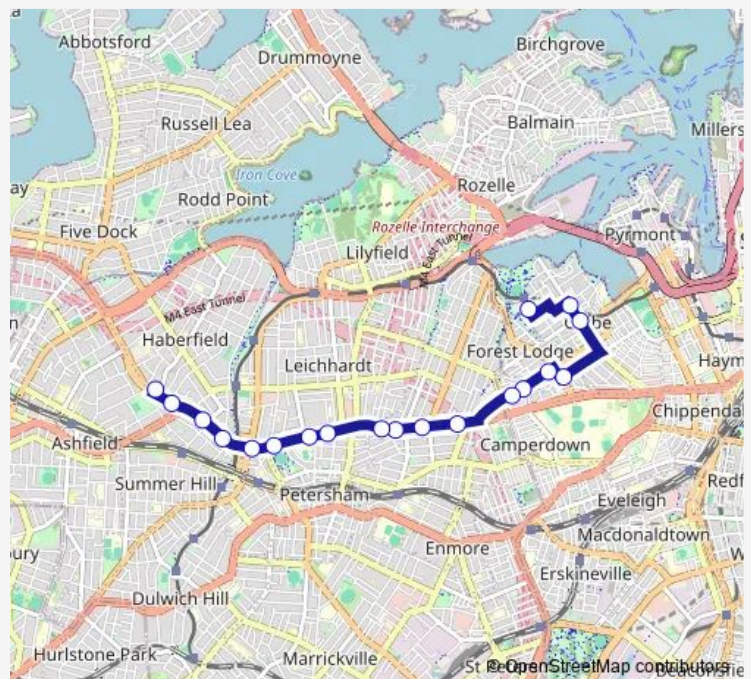

### Direction

St Scholastica's College, Maxwell Rd — Dalhousie St At Parramatta Rd

19 stops

[Open route schedule](#)

- St Scholastica's College, Maxwell Rd
- Glebe Point Rd After Forsyth St
- Glebe Point Rd Opp Glebe Library
- St Johns Rd At Ross St
- Bridge Rd Opp Forest Lodge Public School
- Pymont Bridge Rd At Lyons Rd
- Pymont Bridge Rd Before Layton St
- Parramatta Rd Opp Annandale Hotel
- Parramatta Rd After Northumberland Av
- Parramatta Rd After Percival Rd
- Parramatta Rd Before Phillip St
- Parramatta Rd After Railway St
- Fort Street High School, Parramatta Rd
- Parramatta Rd At Park St
- Lewisham Hotel, Parramatta Rd
- Parramatta Rd After Dover St
- Parramatta Rd After Sloane St
- Parramatta Rd After Liverpool Rd
- Dalhousie St At Parramatta Rd

### Route schedule

St Scholastica's College, Maxwell Rd — Dalhousie St At Parramatta Rd

Monday	15:30
Tuesday	15:30
Wednesday	15:30
Thursday	15:30
Friday	—
Saturday	—
Sunday	—

### Route info

Direction: St Scholastica's College, Maxwell Rd

Stops: 19

Trip Duration: 0 hour 30 min

650s School Bus time schedules and route maps are available in an offline PDF at [busmaps.com](https://busmaps.com). Use the [busmaps.com](https://busmaps.com) website to see live bus times, train schedule or subway schedule, and step-by-step directions for all public transit in Sydney