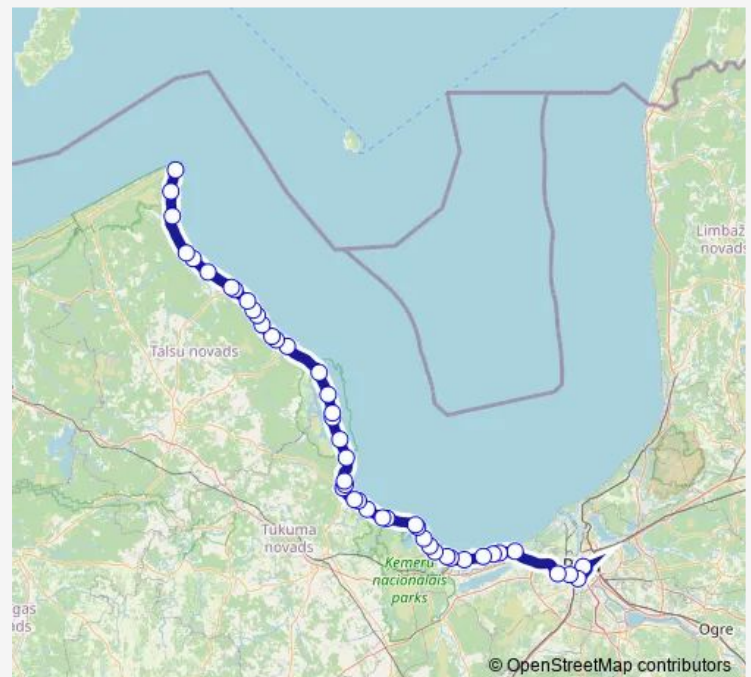

Thursday 13:25

Friday 13:25

Saturday 13:25

Sunday 13:25

Route info

Direction: Rīgas Sao

Stops: 46

Trip Duration: 3 hour 7 min