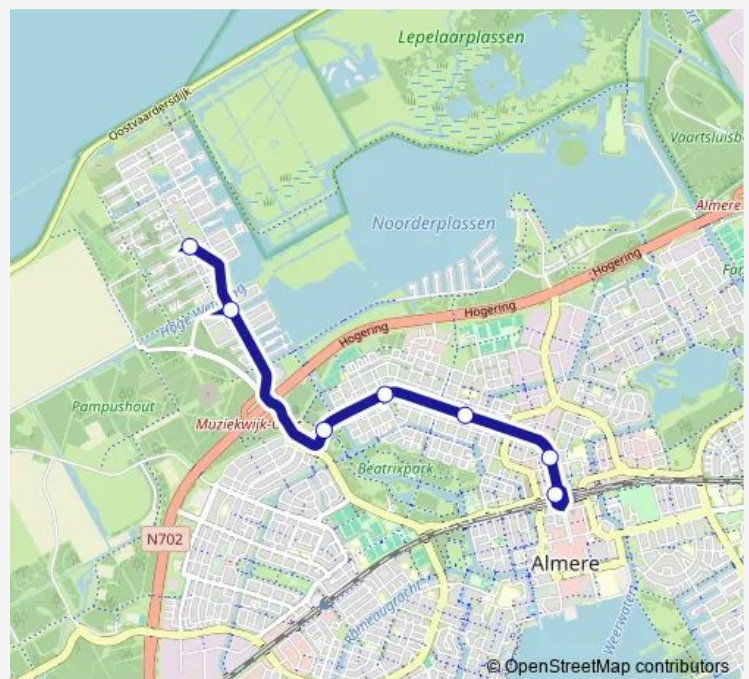

Bus M6 Lijn M6 (Noorderplassenmetro) Stat. Cen. - Nrdpl.

[Go to website](#)

**Direction**

Almere Stad, Station Centrum — Almere Stad, Noorderplassen Noord

7 stops

[Open route schedule](#)

Almere Stad, Station Centrum

Almere Stad, Staatsliedenwijk

Almere Stad, Kruidenwijk Oost

Almere Stad, Kruidenwijk West

Almere Stad, Beatrixpark

Almere Stad, Noorderplassen Zuid

Almere Stad, Noorderplassen Noord

Route schedule

Almere Stad, Station Centrum — Almere Stad, Noorderplassen Noord

Route info

Direction: Almere Stad, Station Centrum

Stops: 7

Trip Duration: 0 hour 9 min

## Route schedule

Almere Stad, Noorderplassen Noord — Almere Stad, Station Centrum

Monday	04:43-02:32 <sup>+1</sup>
Tuesday	03:02-01:58 <sup>+1</sup>
Wednesday	04:45-01:58 <sup>+1</sup>
Thursday	04:43-01:58 <sup>+1</sup>
Friday	04:45-01:58 <sup>+1</sup>
Saturday	04:43-02:32 <sup>+1</sup>
Sunday	03:02-01:44 <sup>+1</sup>