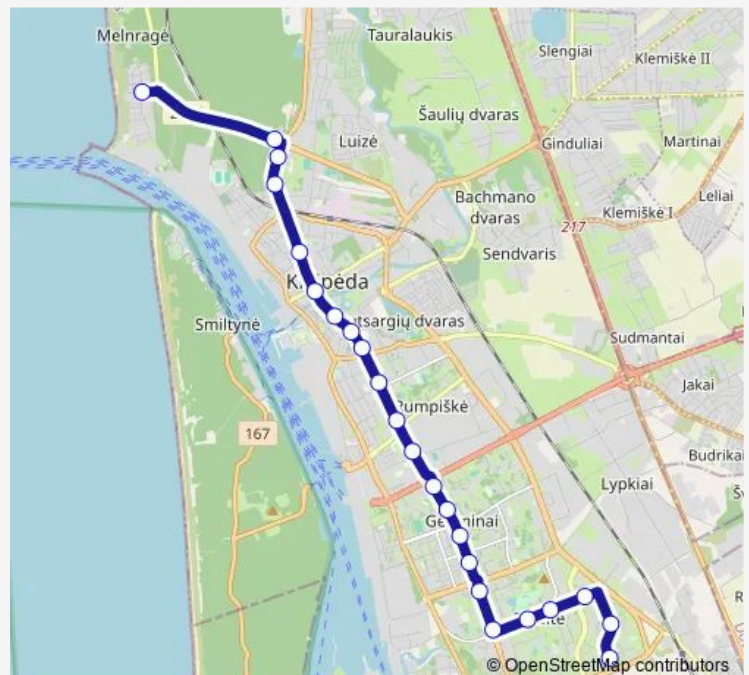

### Route schedule

Mogiliovo st. — Melnragės st.

Monday —

Tuesday —

Wednesday —

Thursday —

Friday

18:37-22:41

Saturday

18:37-22:27

Sunday —

### Route info

Direction: Mogiliovo st.

Stops: 24

Trip Duration: 0 hour 35 min

M6 — Mogiliovo g. - Taikos pr. - Melnragė

BusMaps

Aula Magna st.

P.Lideikio st.

## Route info

Direction: Mogiliovo st.

Stops: 23

Trip Duration: 0 hour 29 min