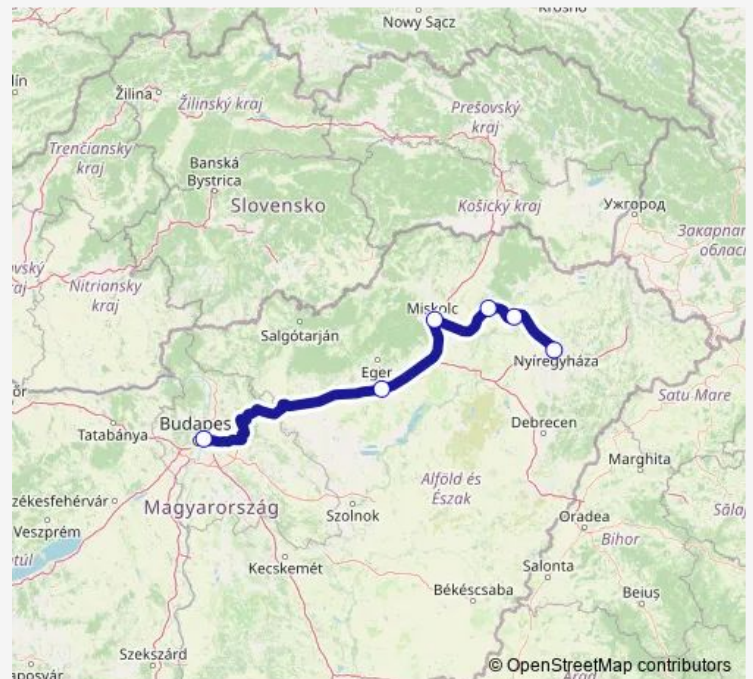

### Direction

undefined — undefined

0 stops

[Open route schedule](#)

### Route schedule

undefined — undefined

Monday 09:26

Tuesday 09:26

Wednesday 09:26

Thursday 09:26

Friday 09:26

Saturday 09:26

### Route info

Direction:

Stops: 0

Trip Duration: – min

■ IC 650 Holló

**Direction**

undefined — undefined

0 stops