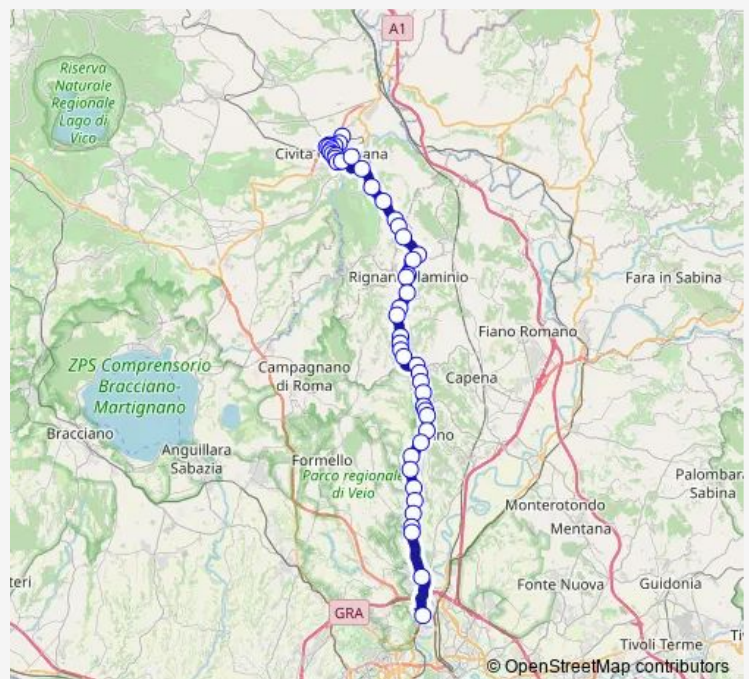

Route schedule

Civita | Via Terni Via Palombara # f2358 — Roma | Saxa Rubra (Arrivi) # f1494

Monday	13:00-16:00
Tuesday	13:00-16:00
Wednesday	13:00-16:00
Thursday	13:00-16:00
Friday	13:00-16:35
Saturday	13:00-14:25
Sunday	13:20

Route info

Direction: Civita | Via Terni Via Palombara # f2358

Stops: 49

Trip Duration: 1 hour 10 min

Rignano | Via Flaminia (Vallerano) # f2198

Rignano | Via Flaminia Via Carducci # f2199

Rignano | Via Flaminia Via Fazio # f2214