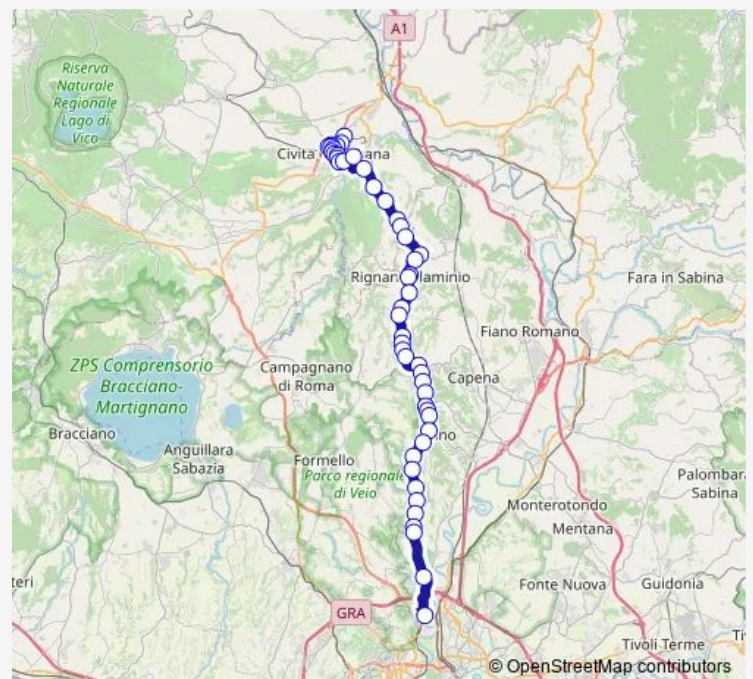

Route schedule

Civita | Via Terni Via Palombara # f2358 — Roma | Saxa Rubra (Arrivi) # f1494

Monday	13:00-16:00
Tuesday	13:00-16:00
Wednesday	13:00-16:00
Thursday	13:00-16:00
Friday	13:00-16:35
Saturday	13:00-14:25
Sunday	13:20

Route info

Direction: Civita | Via Terni Via Palombara # f2358

Stops: 49

Trip Duration: 1 hour 9 min

Rignano | Via Flaminia (Vallerano) # f2198

Rignano | Via Flaminia Via Carducci # f2199

Rignano | Via Flaminia Via Fazio # f2214