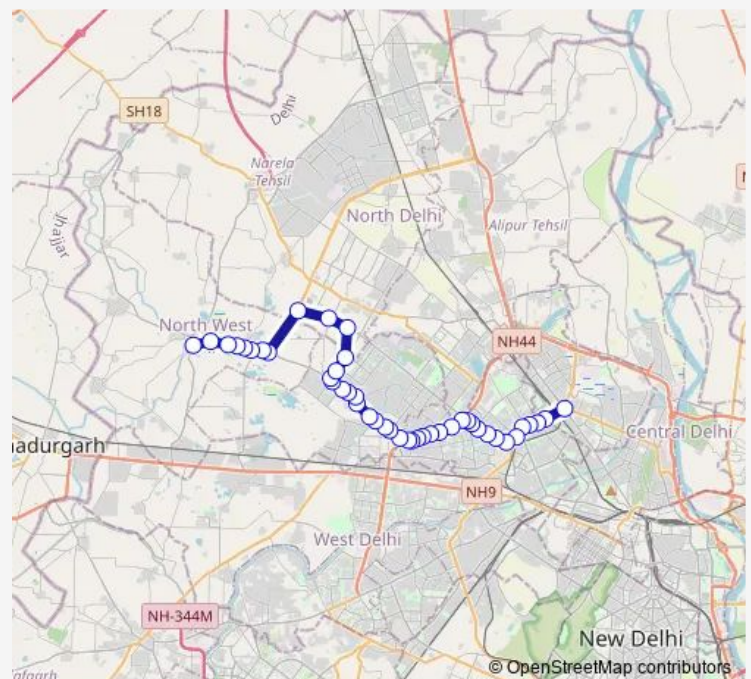

Mangolpur School

Mangol Pur School (Kanjhawla Road)

Mangolpur Kalan Village

Route schedule

Azadpur Terminal — Kanjhawala Village

Monday 06:55-21:26

Tuesday 06:55-21:26

Wednesday 06:55-21:26

Thursday 06:55-21:26

Friday 06:55-21:26

Saturday 06:55-21:26

Sunday 06:55-21:26

Route info

Direction: Azadpur Terminal

Stops: 44

Trip Duration: 1 hour 34 min

■ 174up

BusMaps

Avantika Crossing

Mangol Pur Khurd

Mangolpuri Y Block

Budh Vihar

Krishna Vihar

Brahm Shakti Hospital