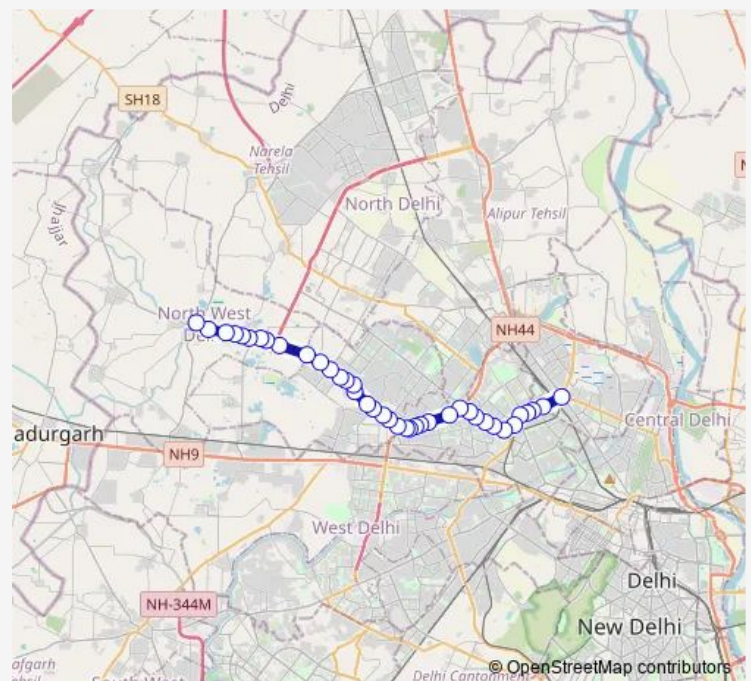

Mangolpur Kalan Village

Avantika Xing

Mangol Pur Khurd

Route schedule

Azadpur Terminal — Kanjhawla Chowk

Monday 07:50-19:40

Tuesday 07:50-19:40

Wednesday 07:50-19:40

Thursday 07:50-19:40

Friday 07:50-19:40

Saturday 07:50-19:40

Sunday 07:50-19:40

Route info

Direction: Azadpur Terminal

Stops: 39

Trip Duration: 1 hour 16 min