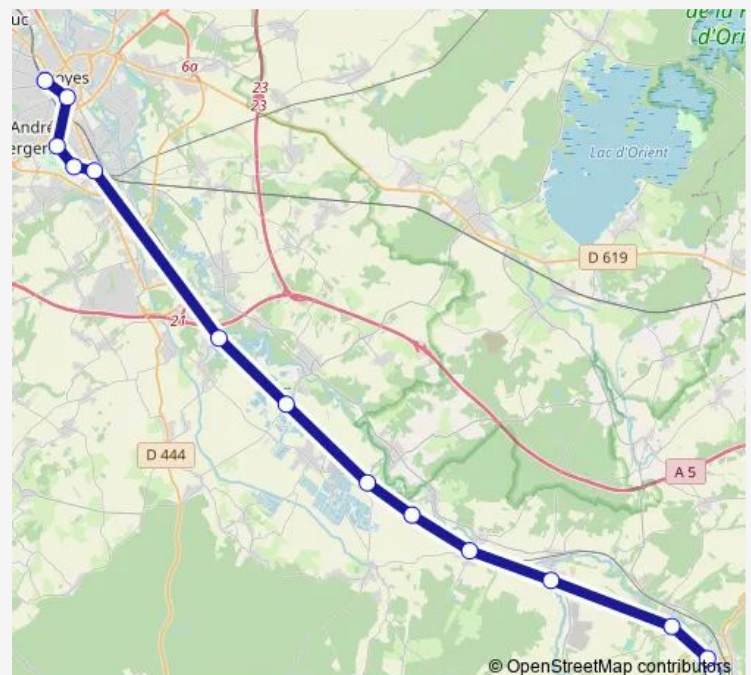

Virey-Sous-BAR - Pont/Rd671

Bourguignons - Rd671

BAR-SUR-Seine - Rd671 Cimetiere

BAR-SUR-Seine - College Portier

**Route schedule**

Troyes - Gare Sncf — BAR-SUR-Seine - College Portier

Monday 12:35-17:45

Tuesday 12:35-17:45

Wednesday 12:35-17:45

Thursday 12:35-17:45

Friday 12:35-17:45

Saturday 12:35-17:45

Sunday —

**Route info**

Direction: Troyes - Gare Sncf

Stops: 14

Trip Duration: 1 hour 7 min

10srgebas26 — Bas26 Ligne Reguliere

## Direction

BAR-SUR-Seine - College Portier — Troyes - Gare Sncf

13 stops

[Open route schedule](#)

BAR-SUR-Seine - College Portier

BAR-SUR-Seine - Rd671 Cimetiere

Bourguignons - Rd671

Virey-Sous-BAR - Pont/Rd671