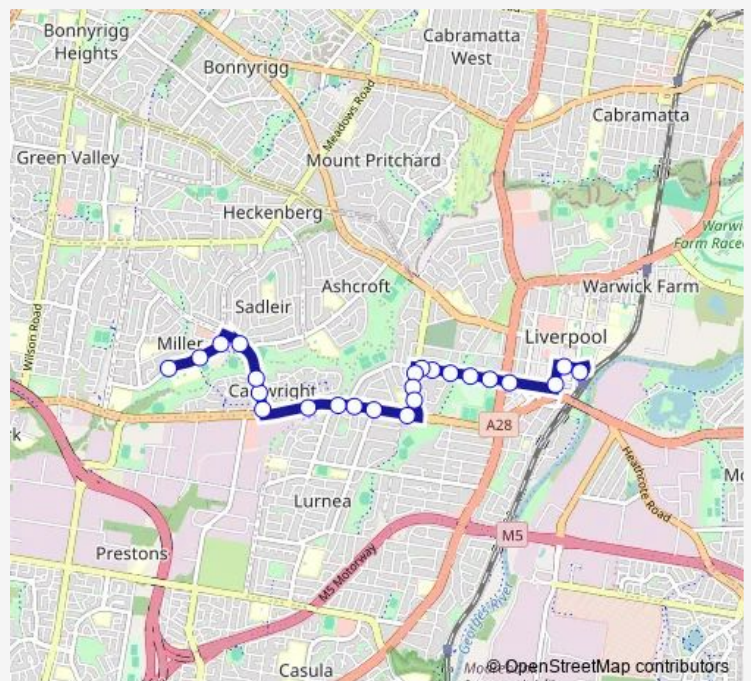

# School Bus 9204 Liverpool to Miller Technology High School

[Go to website](#)

**Direction**

Liverpool Station, Stand F — Miller Technology High School, Cabramatta Av

24 stops

[Open route schedule](#)

- Liverpool Station, Stand F
- Moore St At Crawford Lane
- George St Before Scott St
- Memorial Av After Castlereagh St
- Memorial Av After Copeland Hwy
- Whitlam Leisure Centre, Memorial Av
- Memorial Av At Murphy Av
- Memorial Av At Tobruk Av
- Memorial Av Before Flowerdale Rd
- Flowerdale Rd After Memorial Av
- Flowerdale Rd At Smith Cres
- Flowerdale Rd Opp Liverpool West Public School
- Hoxton Park Rd Opp Liverpool West Public School
- Hoxton Park Rd At Webster Rd
- Hoxton Park Rd At Lions Av
- Hoxton Park Rd Before Hill Rd
- Hoxton Park Rd Opp Balmain Rd
- Cartwright Av After Hoxton Park Rd
- Cartwright Av Opp Cartwright Public School
- Cartwright Av At Mawson Dr
- Mcgirr Park, Cartwright Av

**Route schedule**

Liverpool Station, Stand F — Miller Technology High School, Cabramatta Av

Monday	08:15
Tuesday	08:15
Wednesday	08:15
Thursday	08:15
Friday	08:15
Saturday	—
Sunday	—

**Route info**

Direction: Liverpool Station, Stand F

Stops: 24

Trip Duration: 0 hour 21 min

9204 — Liverpool to Miller Technology High School

St Therese Primary School, Cabramatta Av

Ron Darcy Oval, Cabramatta Av

Miller Technology High School, Cabramatta Av

9204 School Bus time schedules and route maps are available in an offline PDF at [busmaps.com](https://busmaps.com). Use the [busmaps.com](https://busmaps.com) website to see live bus times, train schedule or subway schedule, and step-by-step directions for all public transit in Liverpool

The schedule is provided in the local timezone. Times with "(+1)" indicate departures on the next day.

PDF file created on 2025-01-16

2024 BusMaps.com - All Rights Reserved