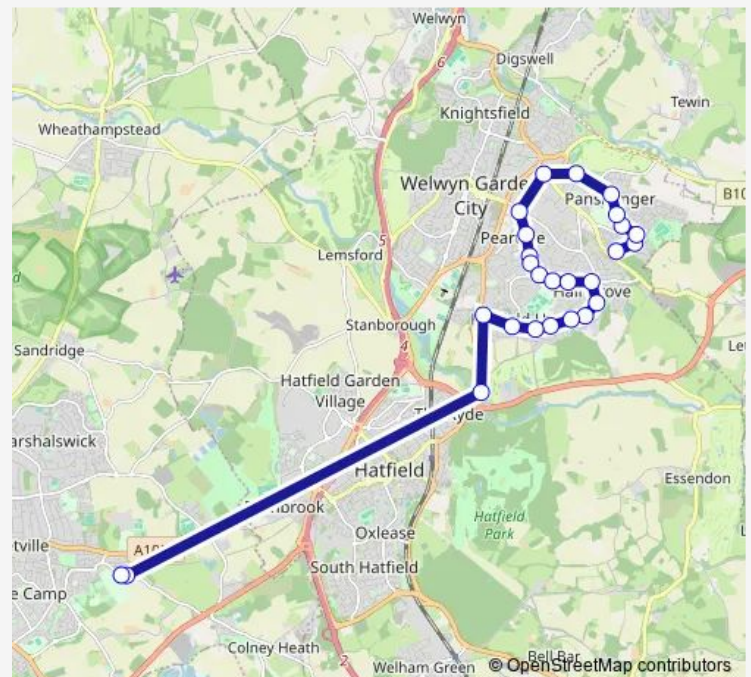

### Direction

Birchall Wood — Nicholas Breakspear School Grounds

26 stops

[Open route schedule](#)

Birchall Wood

Forresters Drive

Elizabeth House

Bericot Way

### Route schedule

Birchall Wood — Nicholas Breakspear School Grounds

Monday 07:20

Tuesday 07:20

Wednesday 07:20

Thursday 07:20

Friday 07:20

Saturday —

### Route info

Direction: Birchall Wood

Stops: 26

Trip Duration: 0 hour 55 min

■ 331 — Nicholas Breakspear School - Welwyn Garden City

BusMaps

Hollybush Lane

Boundary Lane

## Route schedule

Nicholas Breakspear School — Birchall Wood

Monday 15:20

Tuesday 15:20

Wednesday 15:20

Thursday 15:20

Friday 15:20

Saturday —