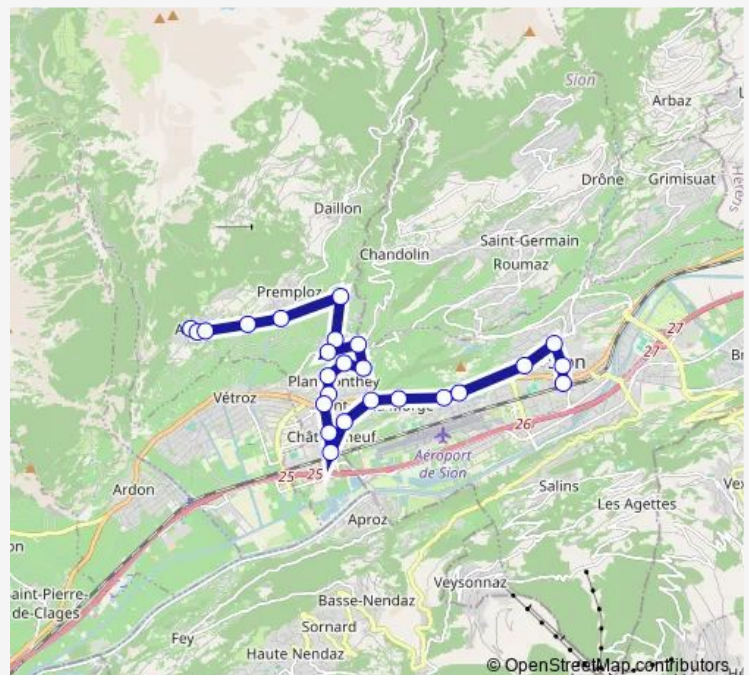

### Route schedule

Aven, village — Sion, poste/gare

Monday 05:39

Tuesday 05:39

Wednesday 05:39

Thursday 05:39

Friday 05:39

Saturday —

### Route info

Direction: Aven, village

Stops: 25

Trip Duration: 0 hour 37 min

331 — B 331

Sion, St-Guérin

Sion, Planta

Sion, Clinique

## Route info

Direction: Sion, poste/gare

Stops: 22

Trip Duration: 0 hour 33 min

## Route schedule

Aven, village — Sion, poste/gare

Monday 06:05-18:16

---

Tuesday 06:05-17:17

---

Wednesday 06:05-18:16

---