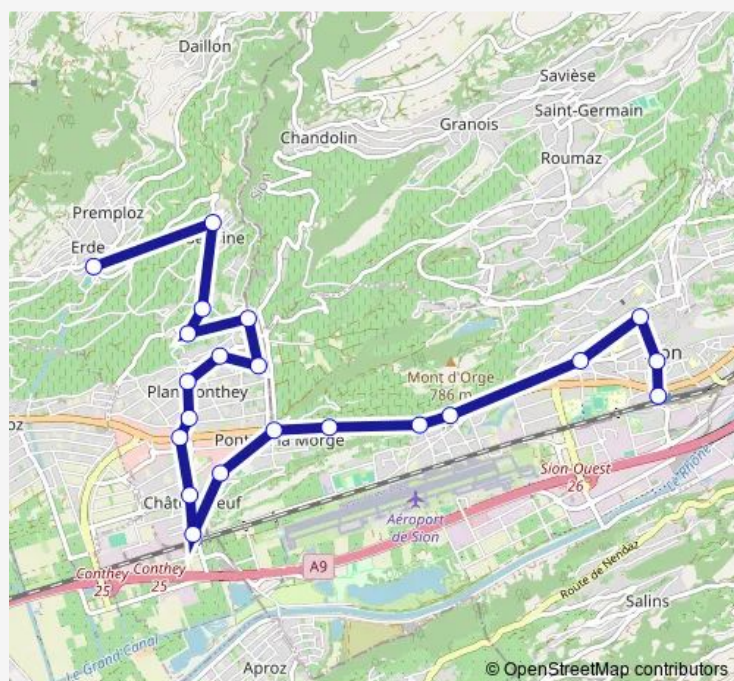

### Route schedule

Sion, poste/gare — Erde, centre

Monday 06:49

Tuesday 06:49

Wednesday 06:49

Thursday 06:49

Friday 06:49

Saturday 06:49

### Route info

Direction: Sion, poste/gare

Stops: 18

Trip Duration: 0 hour 28 min

■ 331 — B 331

BusMaps

## Direction

Erde, centre — Sion, poste/gare

21 stops

[Open route schedule](#)

Erde, centre

Sensine

St-Séverin

Conthey, Bourg