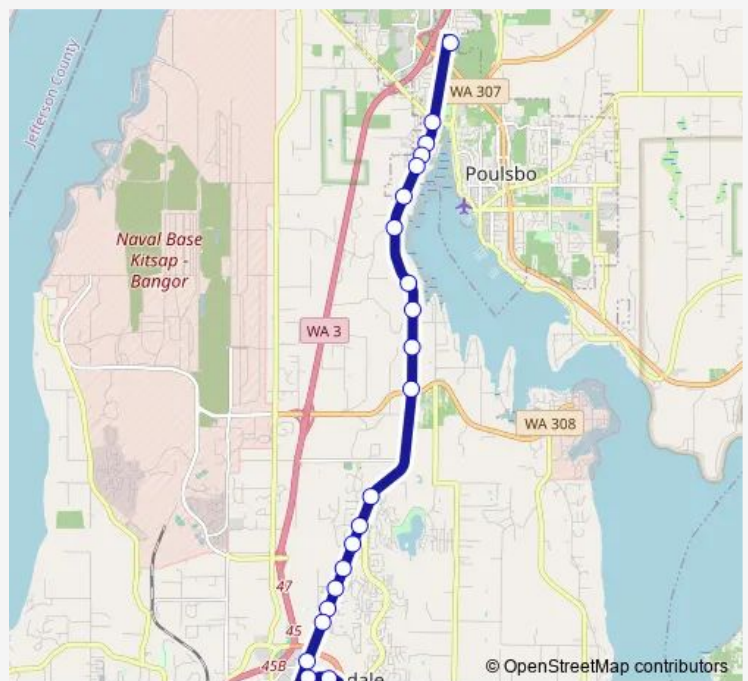

Bus 331 Poulsbo/Myhre

[Go to website](#)

Direction
 North Viking Transit Center (Nvtc) — Silverdale Transit Center (Stc)

24 stops

[Open route schedule](#)

- North Viking Transit Center (Nvtc)
- Viking Ave at Finn Hill (Poulsbo Junction P&R)
- Viking Ave at Edvard
- Viking Ave at Liberty
- Viking Ave at Bovela
- Viking Ave at Anderson
- Viking Ave at Sherman Hill
- Viking Ave at Nordic Cove
- Viking Ave & Hallman Rd
- 16459 Viking Ave
- Viking Ave at Hwy 308 (Keyport Junction)
- Silverdale Way at Crestview
- Silverdale Way at Spirit Ridge
- Silverdale Way at Westridge
- Silverdale Way at Vasquez
- Silverdale Way at Schold
- Silverdale Way at Nuthatch Way
- Silverdale Way at Woodbridge
- Silverdale Way at Randall
- Myhre at All Star Lanes
- Myhre at Lowe's

Route schedule

North Viking Transit Center (Nvtc) — Silverdale Transit Center (Stc)

Monday	06:00-19:00
Tuesday	06:00-19:00
Wednesday	06:00-19:00
Thursday	06:00-19:00
Friday	06:00-19:00
Saturday	08:00-19:00
Sunday	—

Route info

Direction: North Viking Transit Center (Nvtc)

Stops: 24

Trip Duration: 0 hour 20 min

331 — Poulsbo/Myhre

Myhre at St. Michael Medical Center

Ridgetop at St. Michael Medical Center

Silverdale Transit Center (Stc)

Direction

Silverdale Transit Center (Stc) — North Viking Transit Center (Nvtc)

23 stops

[Open route schedule](#)

Silverdale Transit Center (Stc)

Ridgetop at St. Michael Medical Center

Myhre at St. Michael Medical Center