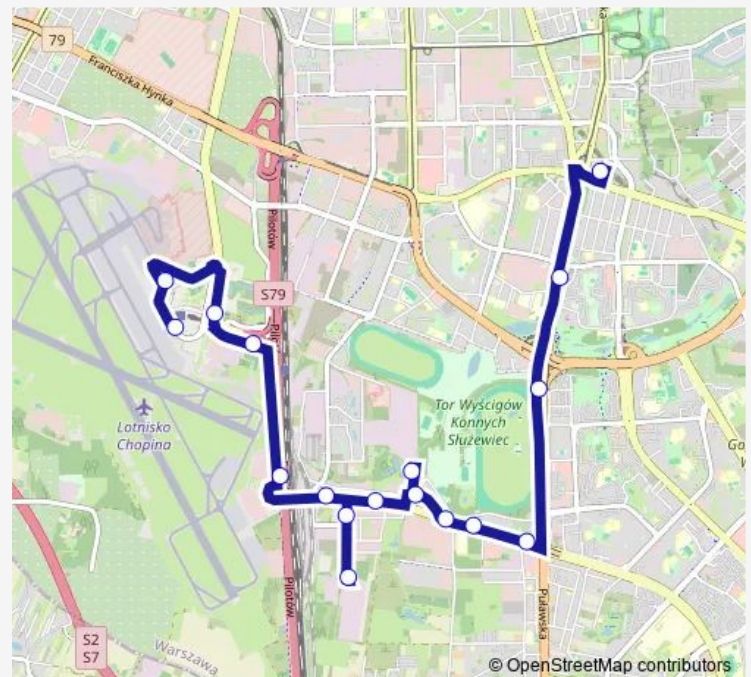

### Route schedule

Lotnisko Chopina-Przyloty 02 — Metro Wilanowska 02

Monday 17:04-18:02

Tuesday 17:04-18:02

Wednesday 17:04-18:02

Thursday 17:04-18:02

Friday 17:04-18:02

Saturday —

### Route info

Direction: Lotnisko Chopina-Przyloty 02

Stops: 15

Trip Duration: 0 hour 27 min

## Route info

Direction: Metro Wilanowska 17

Stops: 17

Trip Duration: 0 hour 27 min

## Route info

Direction: Metro Wilanowska 17

Stops: 8

Trip Duration: 0 hour 12 min

331 Bus time schedules and route maps are available in an offline PDF at busmaps.com. Use the busmaps.com website to see live bus times, train schedule or subway schedule, and step-by-step directions for all public transit in Warsaw