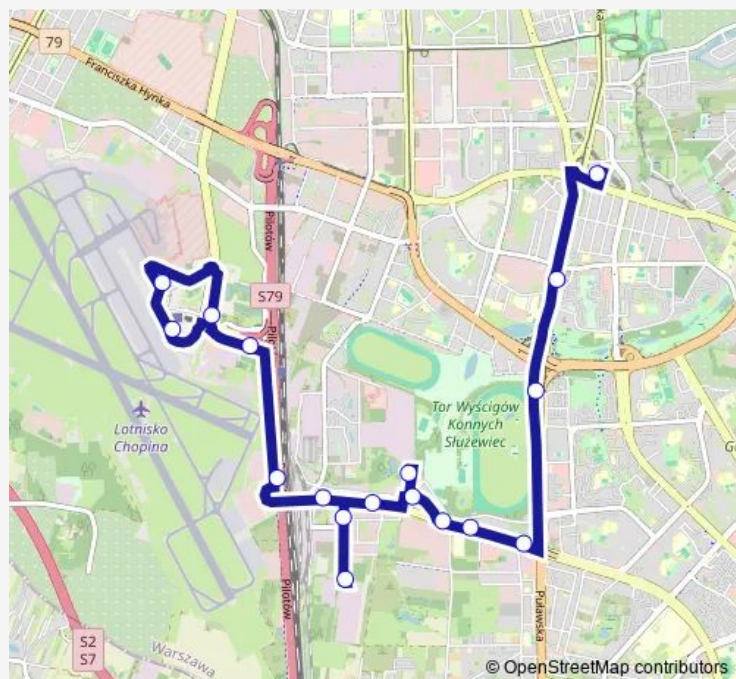

### Route schedule

Lotnisko Chopina-Przyloty — Metro Wilanowska

Monday 17:04-18:02

Tuesday 17:04-18:02

Wednesday 17:04-18:02

Thursday 17:04-18:02

Friday 17:04-18:02

Saturday —

### Route info

Direction: Lotnisko Chopina-Przyloty

Stops: 15

Trip Duration: 0 hour 27 min

## Route info

Direction: Metro Wilanowska

Stops: 17

Trip Duration: 0 hour 27 min

## Route info

Direction: Metro Wilanowska

Stops: 8

Trip Duration: 0 hour 12 min

331 Bus time schedules and route maps are available in an offline PDF at busmaps.com. Use the busmaps.com website to see live bus times, train schedule or subway schedule, and step-by-step directions for all public transit in Warsaw