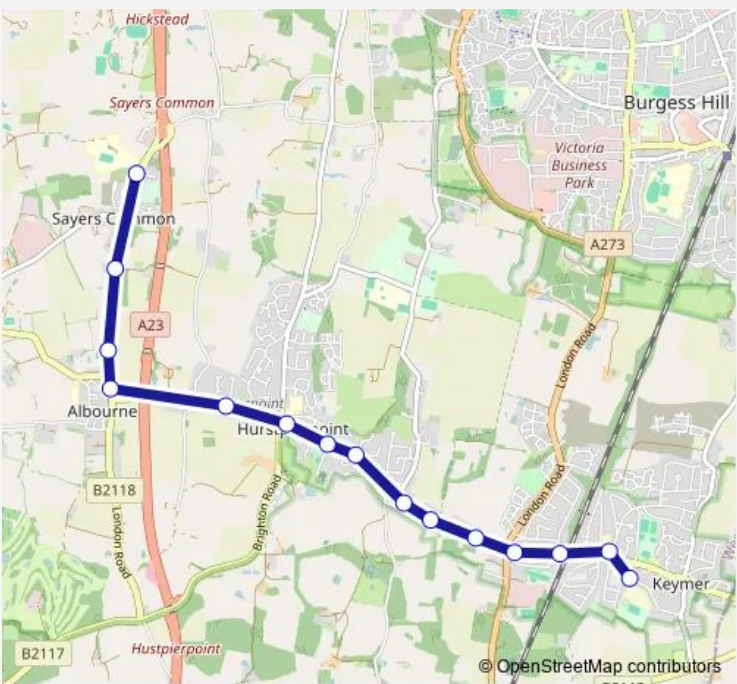

Bus 331 Sayers Common - Hurstpierpoint - Downslands School

[Go to website](#)

Direction
 School — Downslands Community School
 15 stops
[Open route schedule](#)

- School
- Coombe Wood
- Potters Field
- Traffic Lights
- Orchard Way
- War Memorial
- Players Theatre
- St Georges Lane
- College Lane
- Belmont Lane
- Hurst Road
- Stonepound Crossroads
- Railway Bridge
- Post Office
- Downslands Community School

Route schedule
 School — Downslands Community School

Monday	08:00
Tuesday	08:00
Wednesday	08:00
Thursday	08:00
Friday	08:00
Saturday	—
Sunday	—

Route info
 Direction: School
 Stops: 15
 Trip Duration: 0 hour 20 min

■ 331 — Sayers Common - Hurstpierpoint - Downslands School **BusMaps**

331 Bus time schedules and route maps are available in an offline PDF at busmaps.com. Use the busmaps.com website to see live bus times, train schedule or subway schedule, and step-by-step directions for all public transit in Brighton