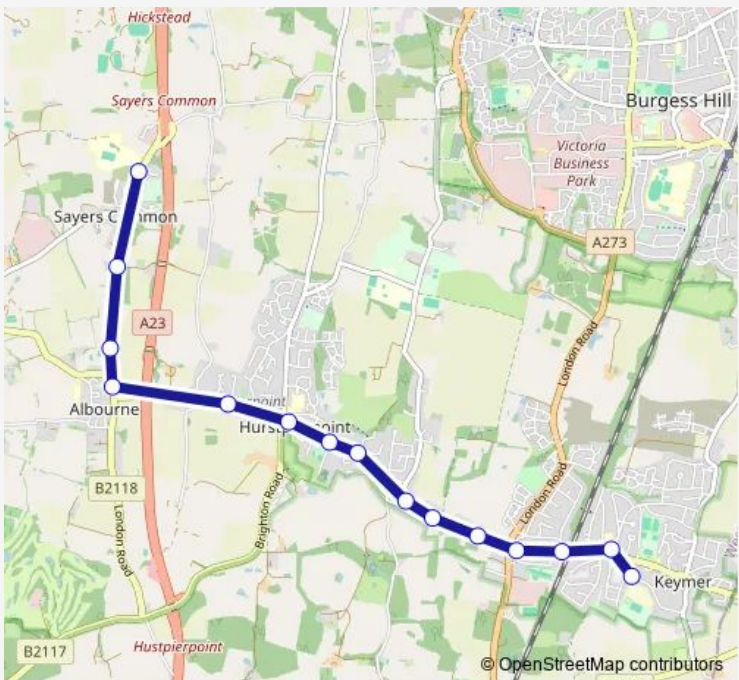

Bus 331 Sayers Common - Hurstpierpoint - Downslands School

[Go to website](#)

Direction
 School — Downslands Community School

15 stops

[Open route schedule](#)

- School
- Coombe Wood
- Potters Field
- Traffic Lights
- Orchard Way
- War Memorial
- Players Theatre
- St Georges Lane
- College Lane
- Belmont Lane
- Hurst Road
- Stonepound Crossroads
- Railway Bridge
- Post Office
- Downslands Community School

Route schedule
 School — Downslands Community School

Monday	08:00
Tuesday	08:00
Wednesday	08:00
Thursday	08:00
Friday	08:00
Saturday	—
Sunday	—

Route info

Direction: School

Stops: 15

Trip Duration: 0 hour 20 min

■ 331 — Sayers Common - Hurstpierpoint - Downslands School **BusMaps**

331 Bus time schedules and route maps are available in an offline PDF at busmaps.com. Use the busmaps.com website to see live bus times, train schedule or subway schedule, and step-by-step directions for all public transit in Brighton