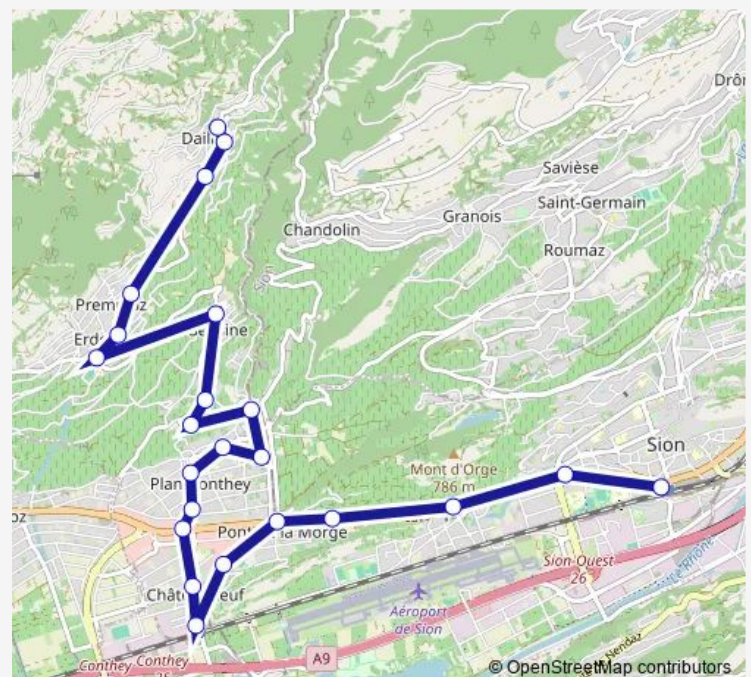

### Route schedule

Sion, poste/gare — Daillon, la Chapelle

Monday 08:05-16:44

Tuesday 08:05-16:44

Wednesday 08:05-11:44

Thursday 08:05-16:44

Friday 08:05-17:30

Saturday 08:05-17:30

### Route info

Direction: Sion, poste/gare

Stops: 23

Trip Duration: 0 hour 35 min

331 — B 331

BusMaps

Daillon, la Vella

Daillon, la Chapelle

## Route info

Direction: Daillon, la Chapelle

Stops: 26

Trip Duration: 0 hour 40 min

Sion, poste/gare