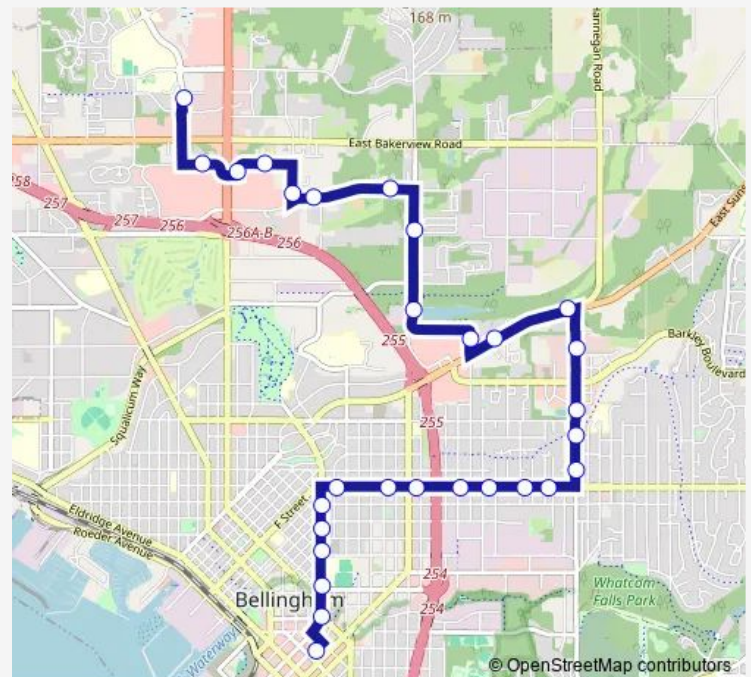

Sunset Dr at Racine

Orleans St at Sunset Square

James St at Sunset Pond

Route schedule

Bellingham Station — Cordata Station

Monday 06:40-22:10

Tuesday 06:40-22:10

Wednesday 06:40-22:10

Thursday 06:40-22:10

Friday 06:40-22:10

Saturday 07:55-22:10

Sunday 08:10-19:40

Route info

Direction: Bellingham Station

Stops: 29

Trip Duration: 0 hour 30 min

■ 331 — Cordata/Wcc&Downtown

BusMaps

James St at Mcleod Rd

Telegraph Rd at James St

Telegraph Rd at Primrose Ln

Deemer Rd at Telegraph Rd

Bellis Fair Pkwy at Winco Foods

Bellis Fair Pkwy at Value Village

Route info

Direction: Cordata Station

Stops: 29

Trip Duration: 0 hour 30 min

Cornwall Ave at Halleck St

Cornwall Ave at Flora St

Champion St at Unity St

Bellingham Station