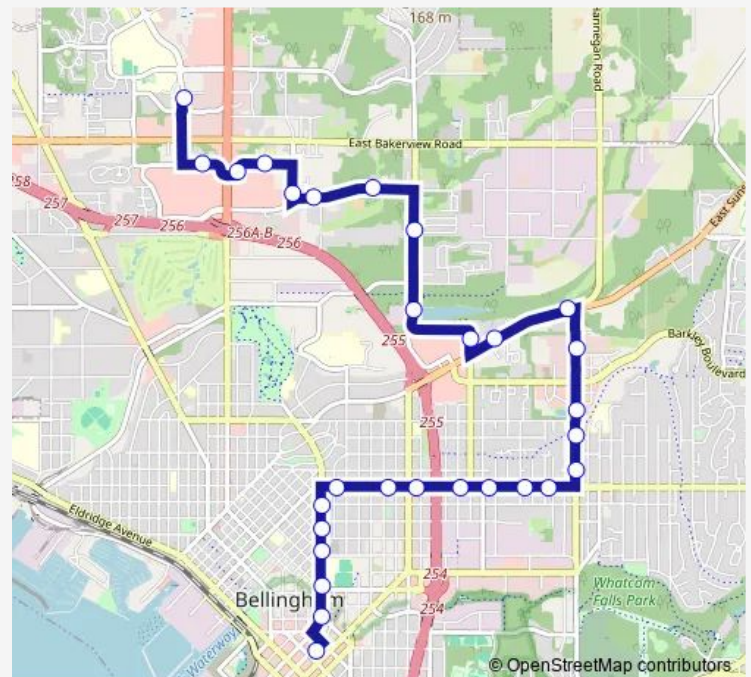

James St at Sunset Pond

Route schedule

Bellingham Station — Cordata Station

Monday 06:40-22:10

Tuesday 06:40-22:10

Wednesday 06:40-22:10

Thursday 06:40-22:10

Friday 06:40-22:10

Saturday 07:55-22:10

Sunday 08:10-19:40

Route info

Direction: Bellingham Station

Stops: 29

Trip Duration: 0 hour 30 min

331 — Cordata/Wcc&Downtown

James St at Mcleod Rd

Telegraph Rd at James St

Telegraph Rd at Primrose Ln

Deemer Rd at Telegraph Rd

Bellis Fair Pkwy at Winco Foods

Bellis Fair Pkwy at Value Village

Bellis Fair Mall

Cordata Station

Direction

Wednesday 06:05-21:35

Thursday 06:05-21:35

Friday 06:05-21:35

Saturday 08:05-21:35

Sunday 08:35-19:35

Route info

Direction: Cordata Station

Stops: 29