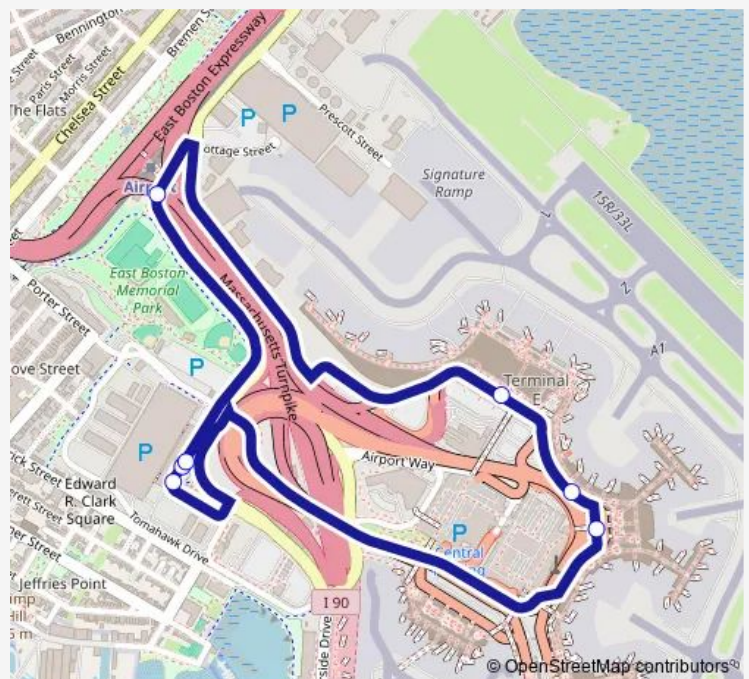

Direction

Conrac Rental Car Center, Pick Up — Conrac Rental Car Center, Drop Off

7 stops

[Open route schedule](#)

Conrac Rental Car Center, Pick Up

Welcome to Logan

Terminal C - Departures

Terminal E

Terminal E - Departures

Blue Line - MbtA

Conrac Rental Car Center, Drop Off

Route schedule

Conrac Rental Car Center, Pick Up — Conrac Rental Car Center, Drop Off

Monday 09:00-19:44

Tuesday 09:00-19:44

Wednesday 09:00-19:44

Thursday 09:00-19:44

Friday 09:00-19:44

Saturday 09:00-19:44

Sunday 09:00-19:44

Route info

Direction: Conrac Rental Car Center, Pick Up

Stops: 7

Trip Duration: 0 hour 24 min