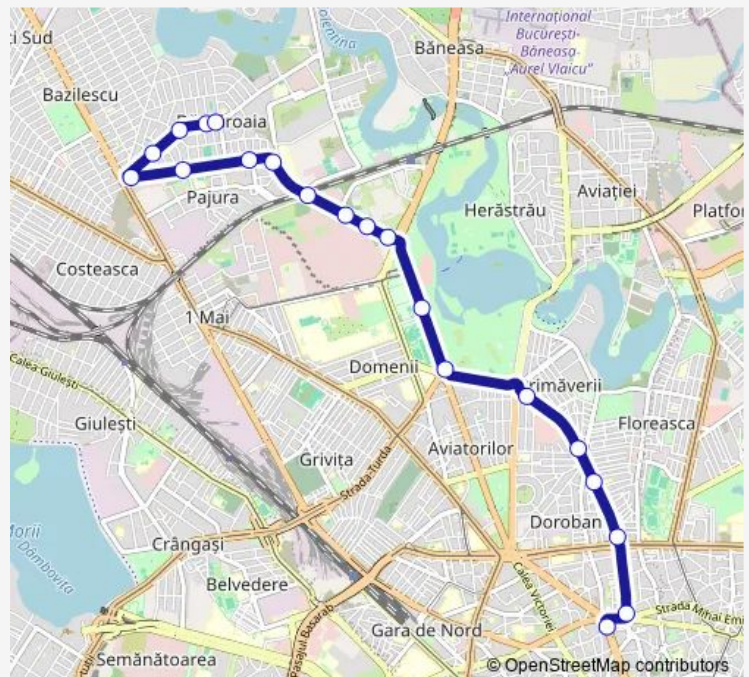

Direction

Cartier Damaroiaia — Piata Romana

16 stops

[Open route schedule](#)

Cartier Damaroiaia

Dridu

Bd. Poligrafiei

Hotel Parc

Soseaua Stefan cel Mare

A.S.E.

Piata Lahovari

Piata Romana

Route schedule

Cartier Damaroiaia — Piata Romana

Monday 05:10-22:40

Tuesday 05:10-22:40

Wednesday 05:10-22:40

Thursday 05:10-22:40

Friday 05:10-22:40

Saturday 05:10-22:40

Sunday 05:10-22:40

Route info

Direction: Cartier Damaroiaia

Stops: 16

Trip Duration: 0 hour 22 min

Direction

Piata Romana — Cartier Damaroiaia

20 stops

[Open route schedule](#)

Piata Romana

A.S.E.

Perla