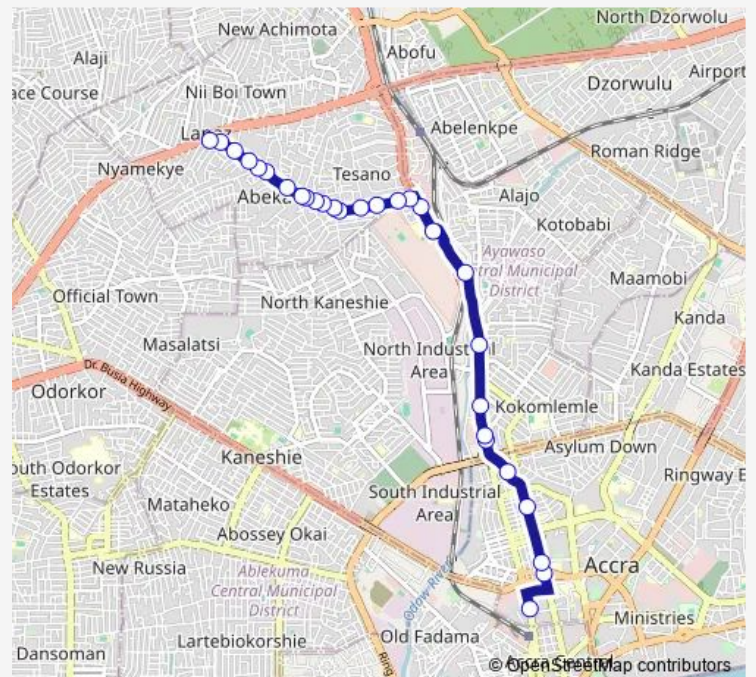

Cat

Abeka Junction

Abeka Junction Curve

Fitting Shop

Abrantie

Tesano Gardens

Total

Total Curve

Thursday 06:00

Friday 06:00

Saturday 06:00

Sunday 06:00

Route info

Direction: Kingsway

Stops: 29

Trip Duration: 0 hour 34 min

331 — Accra ↔ Abeka Lapaz

Free Pipe

Abeka Main Market

Eno

Fadama Junction

Abeka Post Office

Abotare

Abeka Lapaz Last Stop

Monday 06:00

Tuesday 06:00

Wednesday 06:00

Thursday 06:00

Friday 06:00

Saturday 06:00

Sunday 06:00

Route info