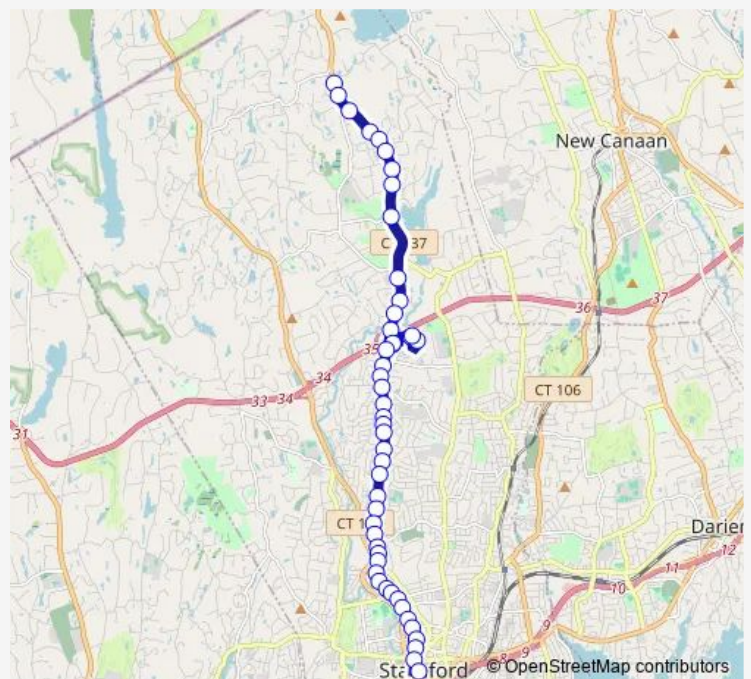

Bus 331 High Ridge Rd

[Go to website](#)

Direction

Rock Rimmon Rd @ Smith House — Stamford Transportation Center @ Bay B

47 stops

[Open route schedule](#)

- Rock Rimmon Rd @ Smith House
- Scofieldtown Rd @ 614 Scofieldtown Rd
- Scofieldtown Rd @ Haviland Rd
- Scofieldtown Rd @ Chestnut Hill Rd
- Scofieldtown Rd @ Campbell Dr
- Scofieldtown Rd @ Opp Middle Ridge Rd
- Scofieldtown Rd @ Janes Ln
- Scofieldtown Rd @ Old Logging Rd
- Scofieldtown Rd @ Gary Rd
- High Ridge Rd @ Scofieldtown Rd
- High Ridge Rd @ Marva Ln
- High Ridge Rd @ Opper Rd
- High Ridge Rd @ Wire Mill Rd
- High Ridge Rd @ Dunn Ave
- High Ridge Rd @ Olga Dr
- High Ridge Rd @ 992 High Ridge Rd
- High Ridge Rd @ Cedar Heights Rd
- High Ridge Rd @ Bradley Pl
- High Ridge Rd @ Brandt Rd
- High Ridge Rd @ Hartswood Rd
- High Ridge Rd @ Swampscott Rd

Route schedule

Rock Rimmon Rd @ Smith House — Stamford Transportation Center @ Bay B

Monday	05:59-23:34
Tuesday	05:59-23:34
Wednesday	05:59-23:34
Thursday	05:59-23:34
Friday	05:59-23:34
Saturday	06:59-18:29
Sunday	—

Route info

Direction: Rock Rimmon Rd @ Smith House

Stops: 47

Trip Duration: 0 hour 28 min

■ 331 — High Ridge Rd

High Ridge Rd @ Ridge Park Ave

High Ridge Rd @ Dannell Dr

High Ridge Rd @ Longview Ave