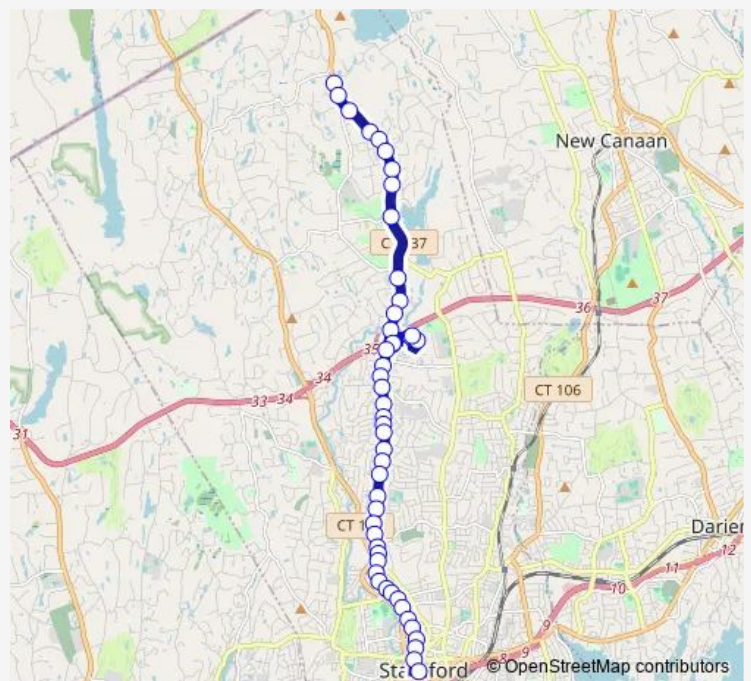

High Ridge Rd @ opp Lakeview Dr

High Ridge Rd @ opp Longview Ave

High Ridge Rd @ Dannell Dr

Route schedule

Stamford Transportation Center @ Bay C — High Ridge Rd @ Scofieldtown Rd

Monday	05:40-23:10
Tuesday	05:40-23:10
Wednesday	05:40-23:10
Thursday	05:40-23:10
Friday	05:40-23:10
Saturday	09:20-21:05
Sunday	07:05-19:05

Route info

Direction: Stamford Transportation Center @ Bay C

Stops: 35

Trip Duration: 0 hour 24 min

■ 331 — High Ridge Rd

High Ridge Rd @ opp Ridge Park Ave

High Ridge Rd @ Bel Aire Dr

High Ridge Rd @ opp Brandt Rd