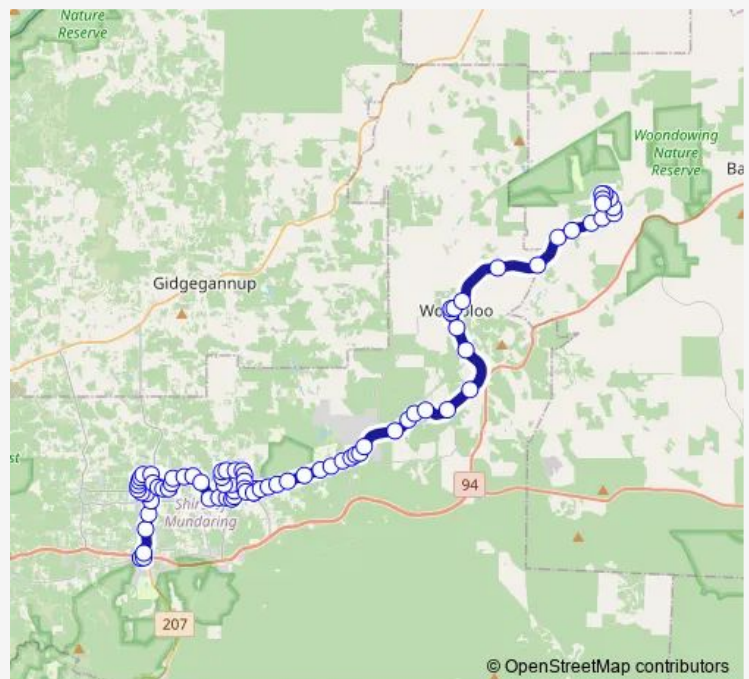

### Route schedule

Thomas St After Old Northam Rd — Craig St After Nichol St

Monday 08:13

Tuesday 08:13

Wednesday 08:13

Thursday 08:13

Friday 08:13

Saturday —

### Route info

Direction: Thomas St After Old Northam Rd

Stops: 49

Trip Duration: 0 hour 38 min

Keane St After Ilich Ct

Stretch Rd After Binder St

Stretch Rd After Traylen Rd

Osborne St After Bedford St