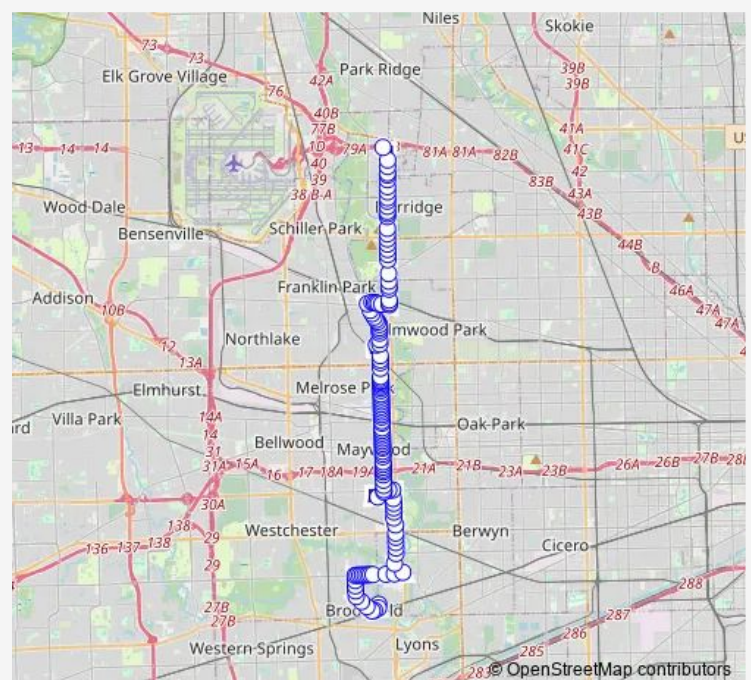

Cumberland/Agatite/Maple

Cumberland/Montrose/East River

Cumberland/Berteau

Cumberland/Belle Plaine

Cumberland/Irving Park

Cumberland/Byron

Cumberland/Grace

Cumberland/Waveland

Cumberland/Addison

Cumberland/Forest Preserve Dr.

Cumberland/Belmont

Route schedule

Cumberland CTA Station — Brookfield Village Hall (lay-over)

Monday 06:26-19:45

Tuesday 06:26-19:45

Wednesday 06:26-19:45

Thursday 06:26-19:45

Friday 06:26-19:45

Saturday 06:35-20:50

Sunday 07:25-18:20

Route info

Direction: Cumberland CTA Station

Stops: 130

Trip Duration: 0 hour 50 min

Grand/Struckman/Oak

Grand/Forest

Grand/Julian

Grand/Indian Boundary/Ditka

River/Grand

River/Richard

River/Wrightwood

River/Herrick