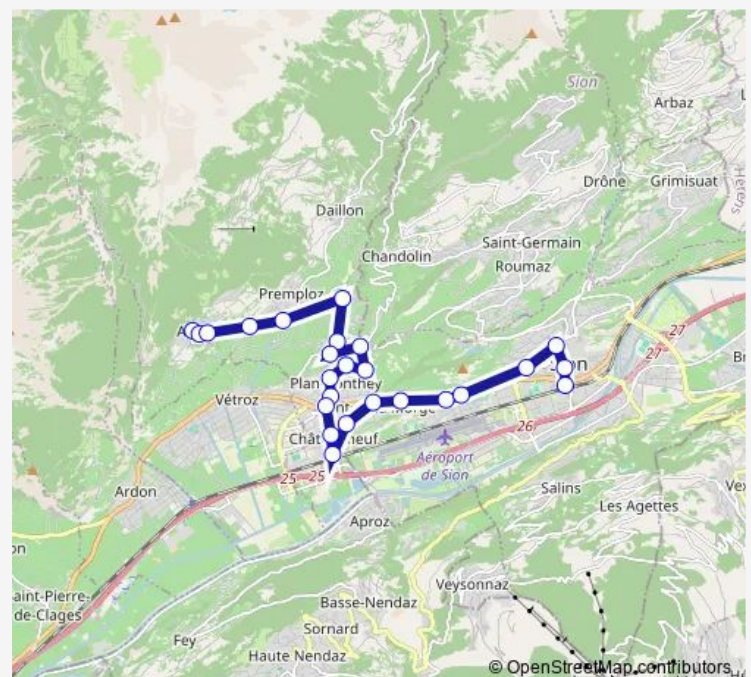

Pont-de-la-Morge, Mont d'Or

Sion, Chapelle

Sion, Corbassière

Route schedule

Aven, village — Sion, poste/gare

Monday 05:39-12:17

Tuesday 05:39-12:17

Wednesday 05:39-12:17

Thursday 05:39-12:17

Friday —

Saturday —

Sunday 06:44-12:52

Route info

Direction: Aven, village

Stops: 25

Trip Duration: 0 hour 39 min

331

BusMaps

Sion, St-Guérin

Sion, Planta

Sion, Clinique

Sion, poste/gare

Direction

Sion, poste/gare — Daillon, la Chapelle

23 stops

[Open route schedule](#)

Sion, poste/gare

Sion, Carrefour Ouest

Sion, Corbassière

Pont-de-la-Morge, Mont d'Or

Pont-de-la-Morge, centre

Châteauneuf (Conthey), Pinède