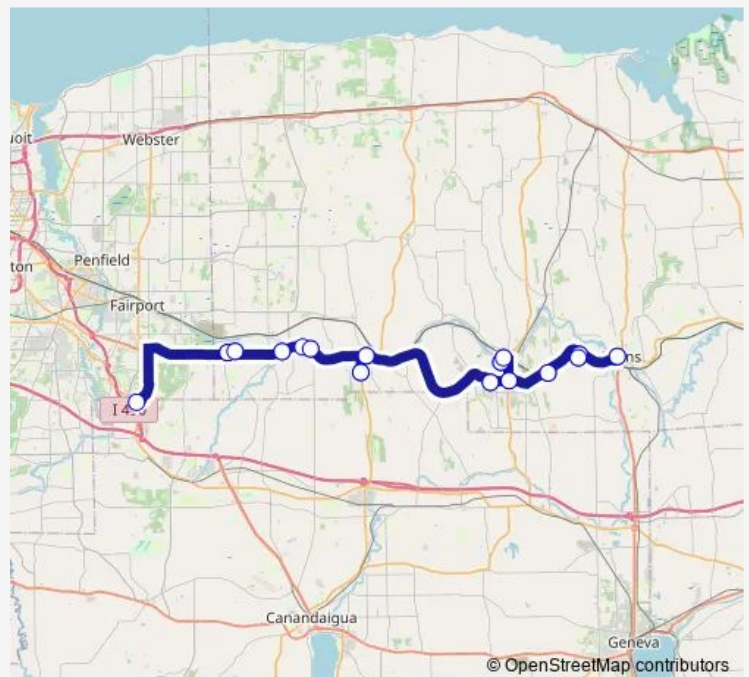

Bus 331 via Route 31

[Go to website](#)

Direction

Village Park & Pearl St — Village Park & Pearl St

30 stops

[Open route schedule](#)

Village Park & Pearl St

Wayne County Nursing Home

Thursday 08:24-11:33

Friday 08:24-11:33

Saturday —

Sunday —

Route info

Direction: Village Park & Pearl St

Stops: 30

Trip Duration: 3 hour 6 min

■ 331 — via Route 31

Palmyra Library

Newark Plaza

Newark Wayne Hospital

Newark Hospital Lab

Pontillo's Pizzeria

Walmart Newark

Wayne County Nursing Home