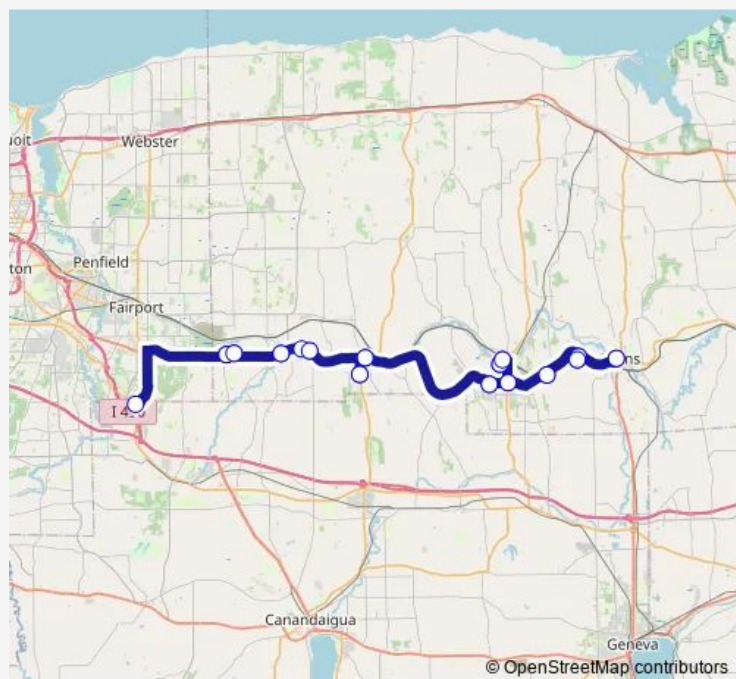

Thursday 08:24-11:33

Friday 08:24-11:33

Saturday —

Sunday —

Route info

Direction: Village Park & Pearl St

Stops: 30

Trip Duration: 3 hour 6 min

■ 331 — via Route 31

Palmyra Library

Newark Plaza

Newark Wayne Hospital

Newark Hospital Lab

Pontillo's Pizzeria

Walmart Newark

Wayne County Nursing Home