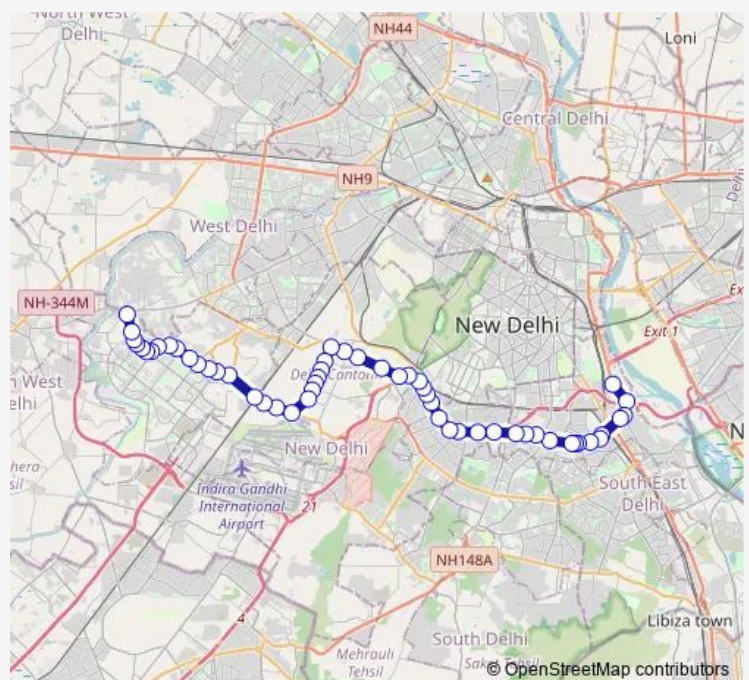

South Moti Bagh (Ring Road)

Moti Bagh Gurudawara Nanakpura

Satya Niketan

Route schedule

Isbt Sarai Kale Khan — Dwarka More Metro Station (Sevak Park)

Monday 06:35-17:35

Tuesday 06:35-17:35

Wednesday 06:35-17:35

Thursday 06:35-17:35

Friday 06:35-17:35

Saturday 06:35-17:35

Sunday 06:35-17:35

Route info

Direction: Isbt Sarai Kale Khan

Stops: 52

Trip Duration: 2 hour 3 min

Wednesday 05:58-18:34

Thursday 05:58-18:34

Friday 05:58-18:34

Saturday 05:58-18:34

Sunday 05:58-18:34

Route info

Direction: Isbt Sarai Kale Khan

Stops: 54