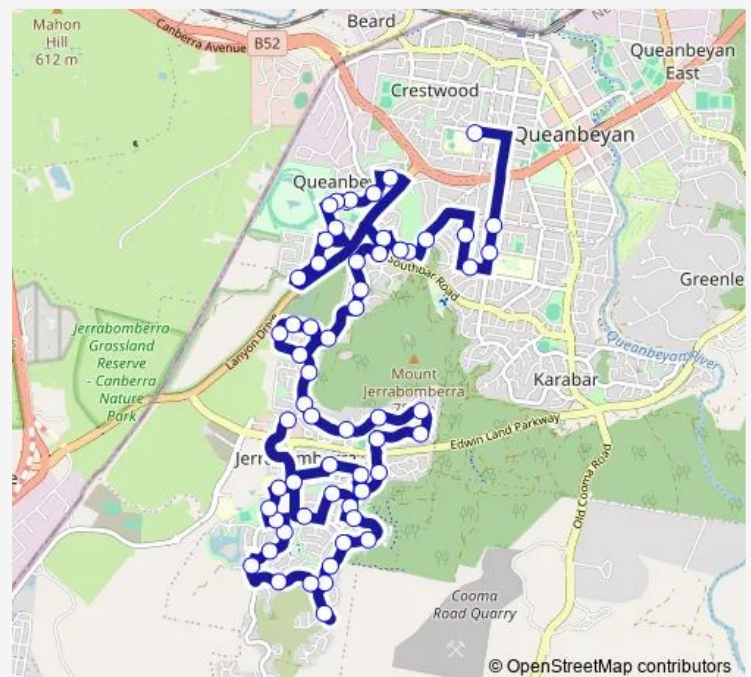

### Route schedule

Queanbeyan High School, Agnes Av — Limestone Dr Opp Jerrabomberra Village Shopping Centre

Monday 15:45

Tuesday 15:45

Wednesday 15:45

Thursday 15:45

Friday 15:45

Saturday —

### Route info

Direction: Queanbeyan High School, Agnes Av

Stops: 58

Trip Duration: 0 hour 45 min

S155 — Queanbeyan High to Jerrabomberra via North Tce and Letchworth

Morella Av At Glenora Ct

Carolyn Jackson Dr At Hamilton Pl

Bicentennial Dr At Redwood Av

Bicentennial Dr After Dennis Pl

Bicentennial Dr At Nicholii Loop

Bicentennial Dr After Balcombe St

Woodhill Link Before Lobelia Ct

20 Woodhill Link

Bicentennial Dr After Mariners Ct