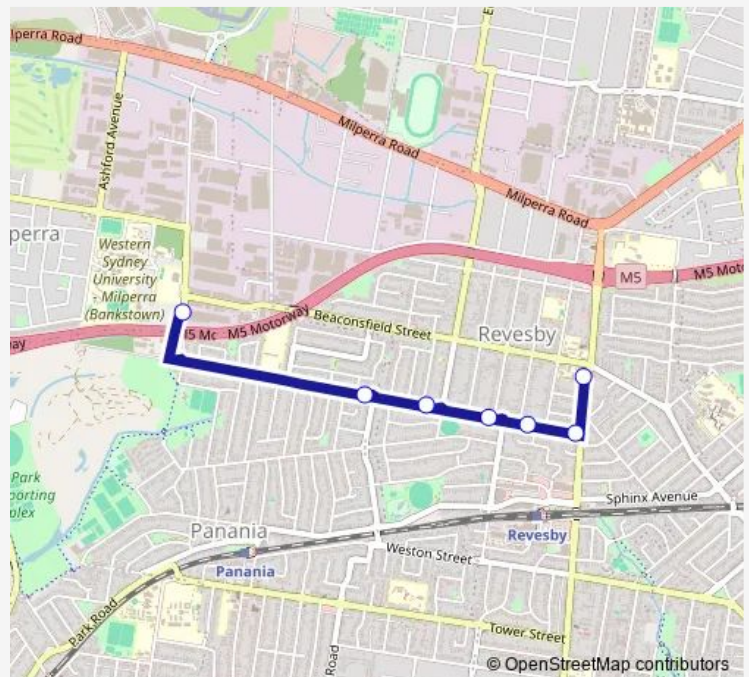

### Direction

Horsley Rd After Beaconsfield St — St Lukes Primary School, The River Rd

7 stops

[Open route schedule](#)

Horsley Rd After Beaconsfield St

Bransgrove Rd Opp Carson St

Bransgrove Rd At Presland Av

Bransgrove Rd At Sherwood St

Bransgrove Rd Opp Simmons St

Bransgrove Rd At The River Rd

St Lukes Primary School, The River Rd

### Route schedule

Horsley Rd After Beaconsfield St — St Lukes Primary School, The River Rd

Monday	15:35
Tuesday	15:35
Wednesday	15:35
Thursday	15:35
Friday	15:35
Saturday	—
Sunday	—

### Route info

Direction: Horsley Rd After Beaconsfield St

Stops: 7

Trip Duration: 0 hour 6 min

S155 School Bus time schedules and route maps are available in an offline PDF at [busmaps.com](https://busmaps.com). Use the [busmaps.com](https://busmaps.com) website to see live bus times, train schedule or subway schedule, and step-by-step directions for all public transit in Liverpool