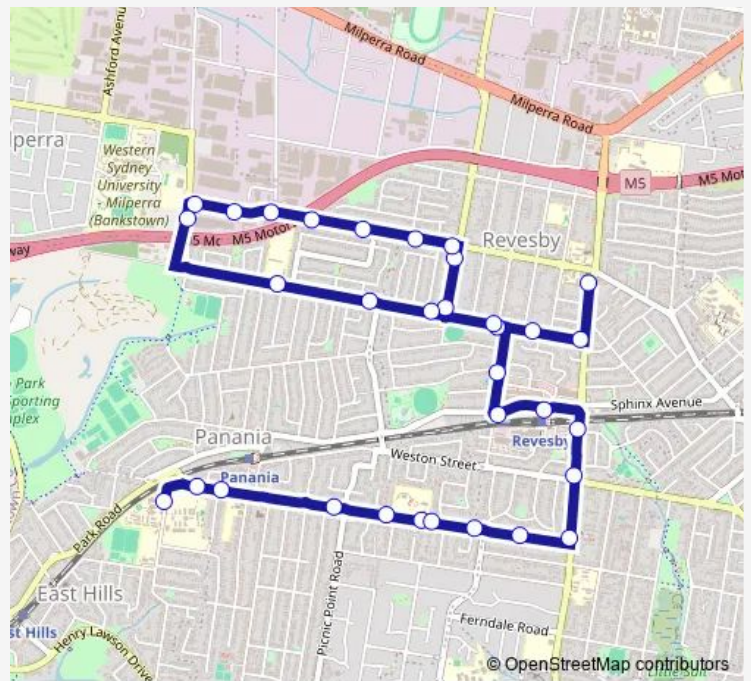

Tower St At Harries Wkwy

The River Rd At Tower St

The River Rd At Weston St

The River Rd Opp Montgomery Av

Revesby Station, Marco Av

Marco Av At Polo St

Polo St At Iluka St

Bransgrove Rd Opp Sherwood St

Queen St At Bransgrove Rd

Queen St Before Beaconsfield St

Beaconsfield St At Queen St

Beaconsfield St Opp Beaconsfield Shops

Beaconsfield St After Gowlland Pde

Route schedule

East Hills Girls Technology High School, Lucas Rd — St Lukes Primary School, The River Rd

Monday	15:15
Tuesday	15:15
Wednesday	15:15
Thursday	15:15
Friday	15:15
Saturday	—
Sunday	—

Route info

Direction: East Hills Girls Technology High School, Lucas Rd

Stops: 33

Trip Duration: 0 hour 26 min

S155 — East Hill PS to St Lukes Ps