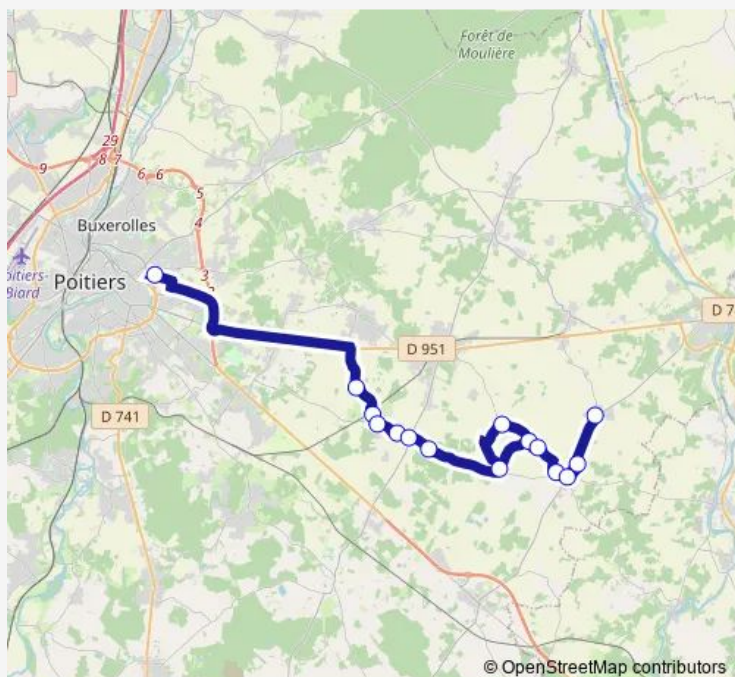

Bus S155 Scolaire S155

[Go to website](#)

Direction

Les Arènes — Pouillé Place du Bourg

15 stops

[Open route schedule](#)

Les Arènes

Savigny Mingoire

Tuesday 18:25

Wednesday 12:50

Thursday 18:25

Friday 18:25

Saturday —

Sunday —

Route info

Direction: Les Arènes

Stops: 15

Trip Duration: 0 hour 42 min

S155 — Scolaire S155

Direction

Pouillé Place du Bourg — Les Arènes

15 stops

[Open route schedule](#)

Pouillé Place du Bourg

Monday 06:33

Tuesday 06:33

Wednesday 06:33

Thursday 06:33

Friday 06:33

Saturday —

Sunday —

Route info