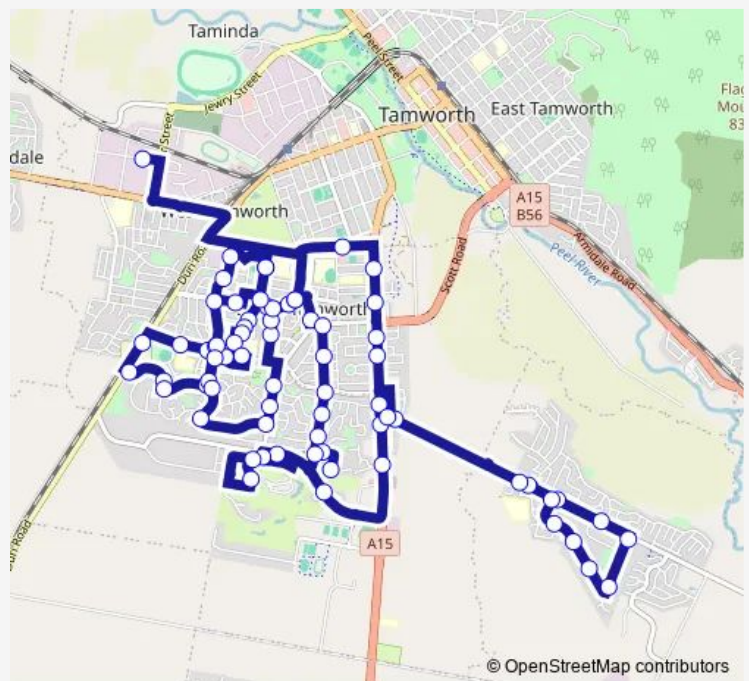

Garden St At Susanne St

Garden St Before Links Av

### Route schedule

St Edward's Infants School, Robert St — Tamworth Buslines Depot, Hume St

Monday	15:05
Tuesday	15:05
Wednesday	15:05
Thursday	15:05
Friday	15:05
Saturday	—
Sunday	—

### Route info

Direction: St Edward's Infants School, Robert St

Stops: 71

Trip Duration: 1 hour 20 min

Tamworth South Public School, Woodward Av

Robert St Opp Links Av

Garden St At Kinarra St

Garden St After Hillvue Rd

Garden St After Kurrajong St

Garden St At Wahroonga Dr

Wahroonga Dr At Grant St

Grant St Opp Caloola St

Grant St At Alexis St

Barsden Park, Croydon Av

Coromandel St At Croydon Av

Coromandel St At Robert St