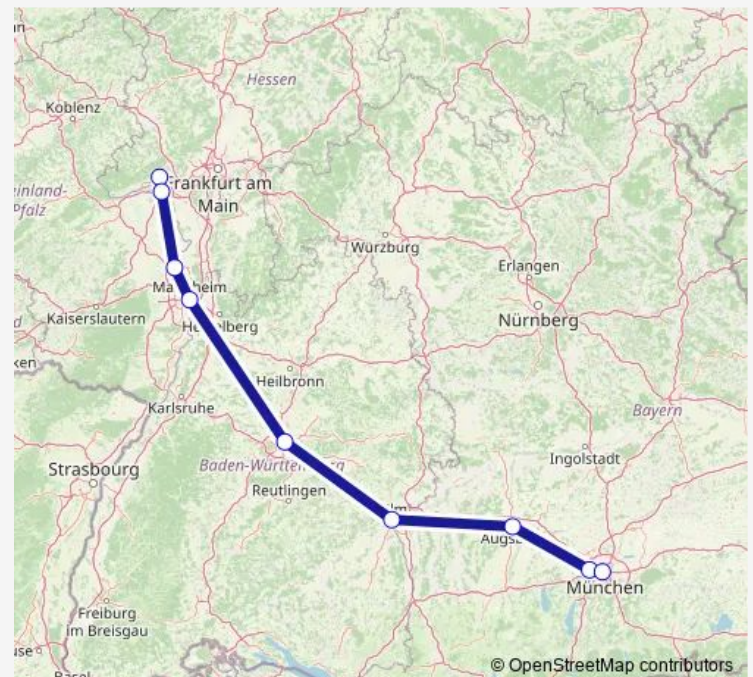

Rail ICE 991

[Go to website](#)

Direction

Wiesbaden Hbf — München Hbf

9 stops

[Open route schedule](#)

Wiesbaden Hbf

Mainz Hbf

Worms Hbf

Mannheim Hbf

Stuttgart Hbf

Ulm Hbf

Augsburg Hbf

München-Pasing

München Hbf

Route schedule

Wiesbaden Hbf — München Hbf

Monday 05:26

Tuesday 05:26

Wednesday 05:26

Thursday 05:26

Friday 05:26

Saturday —

Sunday —

Route info

Direction: Wiesbaden Hbf

Stops: 9

Trip Duration: 4 hour 1 min

ICE 991

ICE 991 Rail time schedules and route maps are available in an offline PDF at busmaps.com. Use the busmaps.com website to see live bus times, train schedule or subway schedule, and step-by-step directions for all public transit in Munich