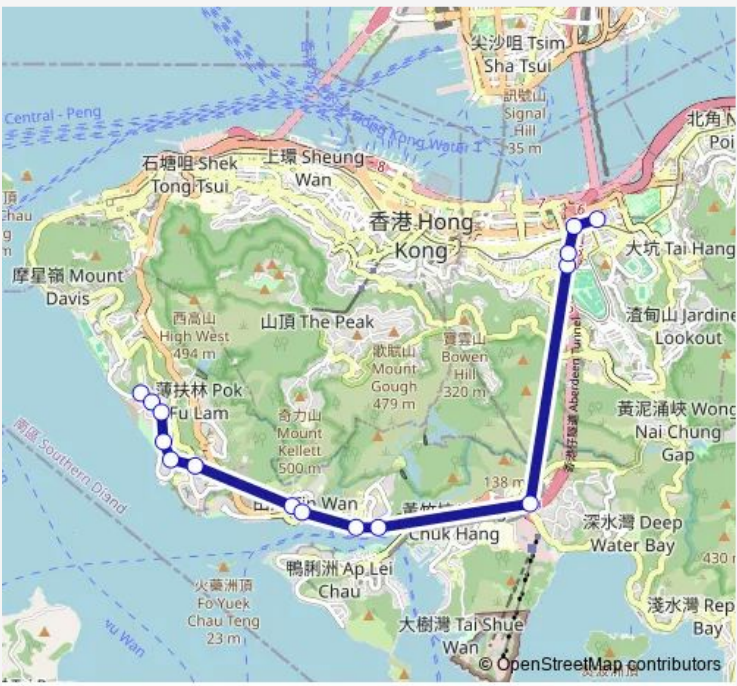

ABERDEEN TUNNEL TOLL PLAZA|WONG CHUK HANG ROAD, ABERDEEN TUNNEL TOLL PLAZA

Tsung Tsin Building, Morrison Hill Road

Route schedule  
 CYBERPORT BUS TERMINUS|CYBERPORT PUBLIC TRANSPORT INTERCHANGE — LOCKHART ROAD, NEAR CANNON STREET

■ N69X — Cyberport - Causeway BAY (Lockhart Road) **BusMaps**

32 Morrison Hill Road

Lockhart Road, East OF Marsh Road

LOCKHART ROAD, NEAR CANNON STREET

## Route schedule

LOCKHART ROAD, NEAR CANNON STREET —  
CYBERPORT BUS TERMINUS|CYBERPORT PUBLIC  
TRANSPORT INTERCHANGE

Monday	00:00
Tuesday	00:00
Wednesday	00:00
Thursday	00:00
Friday	00:00
Saturday	00:00
Sunday	00:00

## Route info

Direction: LOCKHART ROAD, NEAR CANNON STREET

Stops: 10

Trip Duration: 0 hour 19 min

N69X Bus time schedules and route maps are available in an offline PDF at [busmaps.com](https://busmaps.com). Use the [busmaps.com](https://busmaps.com) website to see live bus times, train schedule or subway schedule, and step-by-step directions for all public transit in Hong Kong